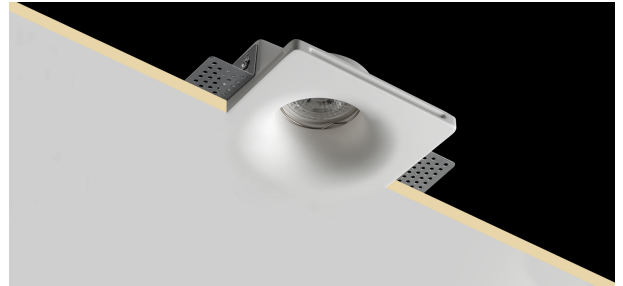

### Plaster 8

**INC10535** - max. 35 W

#### DESCRIPTION

Plaster recessed downlight with rounded reflector. Products is complete with GU10 lampholder for 220/230 LED bulb. Ideal for functional and easy installations. Bulb is not included with the product.

#### PRODUCTS CHARACTERISTICS

installation type	<b>trimless recessed</b>
material	<b>Chalk</b>
Finish	<b>Smoothed</b>
Color	<b>White</b>
Power	<b>max. 35 W</b>
Dimensions	<b>79 x 79 mm.</b>
net weight	<b>0,60 kg.</b>