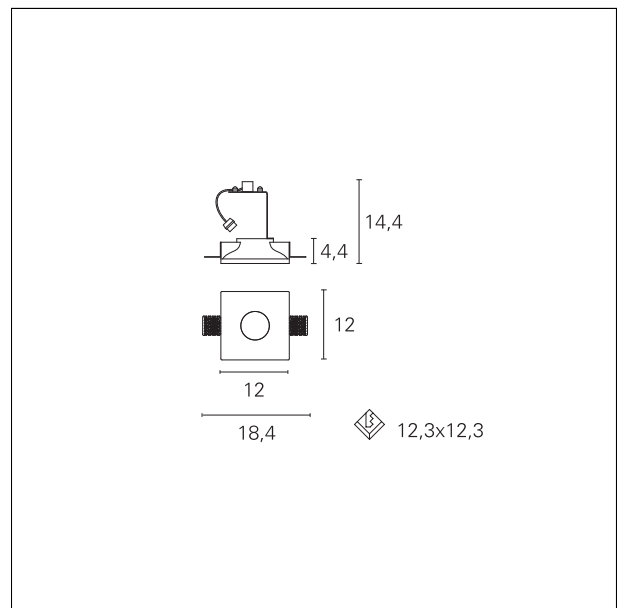

### Plaster 8

**INC10535** - max. 35 W

#### DESCRIPTION

Plaster recessed downlight with rounded reflector. Products is complete with GU10 lampholder for 220/230 LED bulb. Ideal for functional and easy installations. Bulb is not included with the product.

#### PRODUCTS CHARACTERISTICS

installation type	<b>trimless recessed</b>
material	<b>Chalk</b>
Finish	<b>Smoothed</b>
Color	<b>White</b>
Power	<b>max. 35 W</b>
Dimensions	<b>79 x 79 mm.</b>
net weight	<b>0,60 kg.</b>

#### HOLE RECESS DIMENSIONS

---

a x b hole recess **85 x 85 mm.**