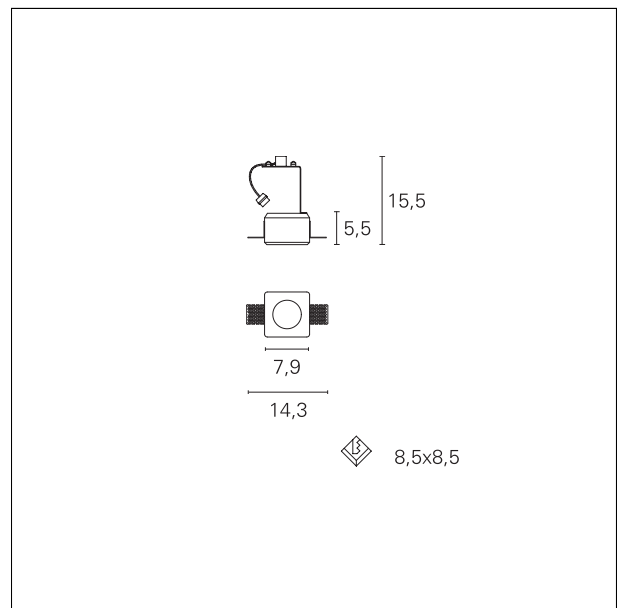

Plaster 6

INC10531 - max. 35 W

DESCRIPTION

Plaster recessed downlight with GU10 lampholder set back.
Product is complete with GU10 lamp holder for 220 / 230V LED bulb. Ideal for functional and easy installations. Bulb is not included with the product.

Switch

On÷Off

PRODUCTS CHARACTERISTICS

installation type
material
Finish
Color
Power
net weight

trimless recessed
Chalk
Smoothed
White
max. 35 W
0,50 kg.

ELECTRICAL CHARACTERISTICS

feeding
driver
Insulation class

220÷240 V
On÷Off
Class II

MECHANICAL CHARACTERISTICS

product IP rate

IP20

Plaster 6

INC10531 - max. 35 W

HOLE RECESS DIMENSIONS

a x b hole recess **85 x 85 mm.**