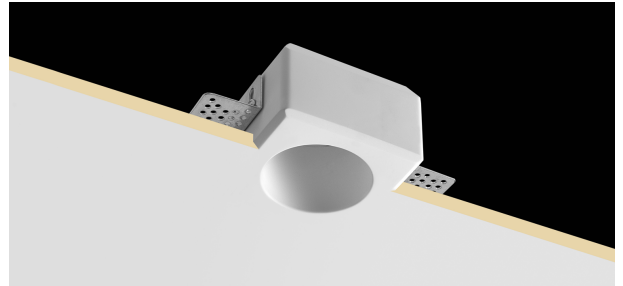

Plaster 6

INC10531 - max. 35 W

DESCRIPTION

Plaster recessed downlight with GU10 lampholder set back.
Product is complete with GU10 lamp holder for 220 / 230V LED bulb. Ideal for functional and easy installations. Bulb is not included with the product.

Switch

On÷Off

PRODUCTS CHARACTERISTICS

installation type
material
Finish
Color
Power
net weight

trimless recessed
Chalk
Smoothed
White
max. 35 W
0,50 kg.

ELECTRICAL CHARACTERISTICS

feeding
driver
Insulation class

220÷240 V
On÷Off
Class II

MECHANICAL CHARACTERISTICS

product IP rate

IP20

Plaster 6

INC10531 - max. 35 W

HOLE RECESS DIMENSIONS

a x b hole recess **85 x 85 mm.**