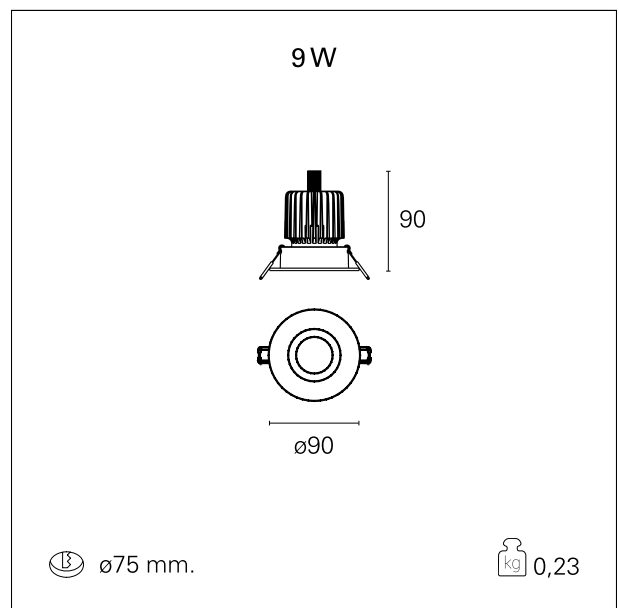

#### DESCRIPTION

Professional recessed product of small size equipped with high quality chromatic CoB LEDs, with CRI > 90 and SDCM < 3 values. Water and dustproof, Show stands out for its IP65 rating, which makes it suitable for installation even in areas where special attention as for protection and cleaning of lighting fixtures is required.

#### PRODUCTS CHARACTERISTICS

installation type	<b>Recessed Spotlights</b>
material	<b>Aluminum</b>
Color	<b>White</b>
Power	<b>9 W</b>
Lumen output - Full emission	<b>815 lm</b>
Efficacy	<b>91 lm/W</b>
net weight	<b>0,23 kg.</b>

### HOLE RECESS DIMENSIONS

hole recess diameter **ø 75 mm.**