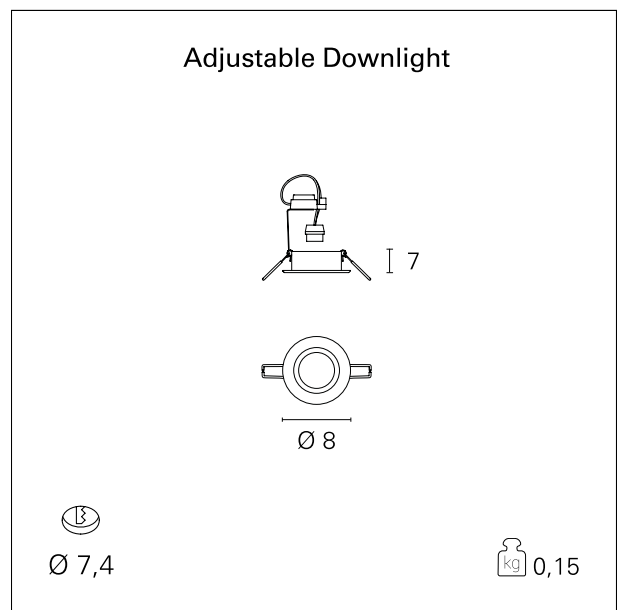

Single

INC00053 - Adjustable - max. 50 W

DESCRIPTION

Single is a recessed luminaire made of aluminium. Available in different versions for fixed or adjustable lamp, it allows to create spotlight effects; Single is complete with lamp holder for GU10 lamp not included.

PRODUCTS CHARACTERISTICS

installation type	Recessed Spotlights
material	Aluminum
Color	nihil
Power	max. 50 W
net weight	0,15 kg.

ELECTRICAL CHARACTERISTICS

feeding	220÷240 V
driver	On:Off
Insulation class	Class II

MECHANICAL CHARACTERISTICS

product IP rate	IP20
-----------------	-------------

Single

INC00053 - Adjustable - max. 50 W

HOLE RECESS DIMENSIONS

hole recess diameter **ø 74 mm.**

LED SOURCE DETAILS

led source type **LED / HAGS**
Light source connection **GU10**