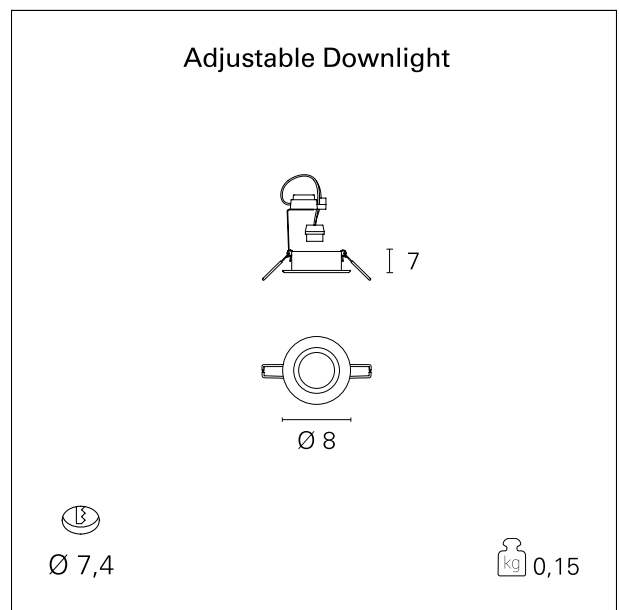

Single

INC00050 - Adjustable - max. 50 W

DESCRIPTION

Single is a recessed luminaire made of aluminium. Available in different versions for fixed or adjustable lamp, it allows to create spotlight effects; Single is complete with lamp holder for GU10 lamp not included.

PRODUCTS CHARACTERISTICS

installation type	Recessed Spotlights
material	Aluminum
Color	White
Power	max. 50 W
net weight	0,15 kg.

ELECTRICAL CHARACTERISTICS

feeding	220÷240 V
driver	On:Off
Insulation class	Class II

MECHANICAL CHARACTERISTICS

product IP rate	IP20
-----------------	-------------

Single

INC00050 - Adjustable - max. 50 W

HOLE RECESS DIMENSIONS

hole recess diameter **ø 74 mm.**

LED SOURCE DETAILS

led source type **LED / HAGS**
Light source connection **GU10**