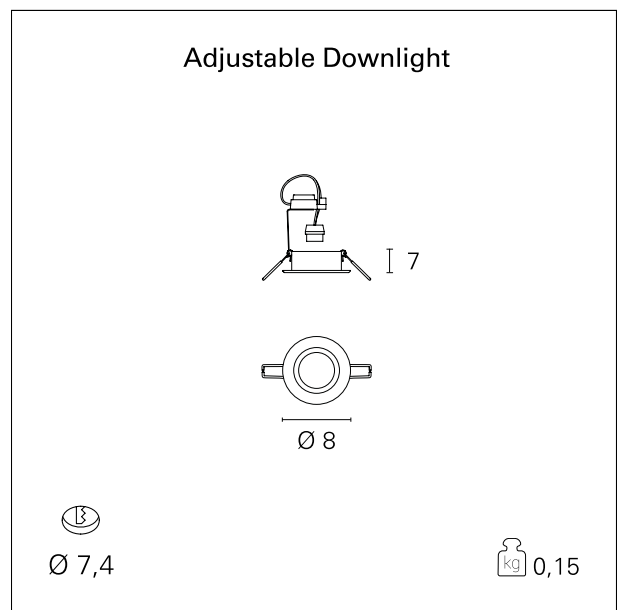

Single

INC00047 - Adjustable - max. 50 W

DESCRIPTION

Single is a recessed luminaire made of aluminium. Available in different versions for fixed or adjustable lamp, it allows to create spotlight effects; Single is complete with lamp holder for GU10 lamp not included.

PRODUCTS CHARACTERISTICS

installation type	Recessed Spotlights
material	Aluminum
Color	Black
Power	max. 50 W
net weight	0,15 kg.

ELECTRICAL CHARACTERISTICS

feeding	220÷240 V
driver	On:Off
Insulation class	Class II

MECHANICAL CHARACTERISTICS

product IP rate	IP20
-----------------	-------------

Single

INC00047 - Adjustable - max. 50 W

HOLE RECESS DIMENSIONS

hole recess diameter **ø 74 mm.**

LED SOURCE DETAILS

led source type **LED / HAGS**
Light source connection **GU10**