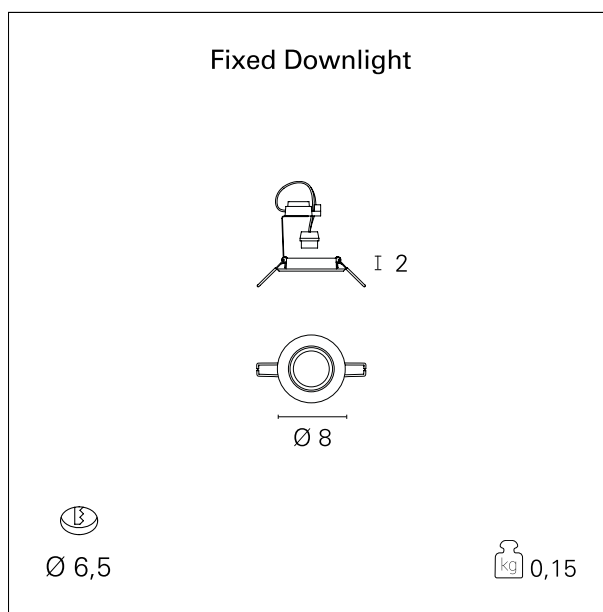

#### DESCRIPTION

**Single is a recessed luminaire made of aluminium. Available in different versions for fixed or adjustable lamp, it allows to create spotlight effects; Single is complete with lamp holder for GU10 lamp not included.**

#### PRODUCTS CHARACTERISTICS

installation type  
material  
Color  
Power  
net weight

**Recessed Spotlights**  
**Aluminum**  
**nihil**  
**max. 50 W**  
**0,15 kg.**

#### HOLE RECESS DIMENSIONS

---

hole recess diameter **ø 65 mm.**