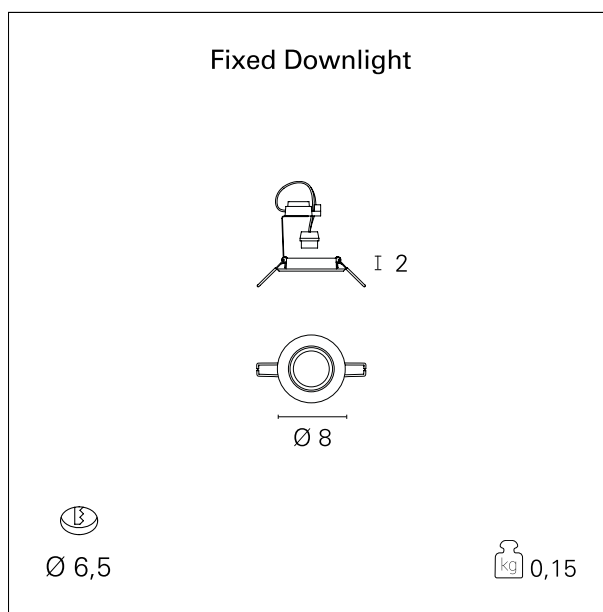

Single

INC00041 - Fixed - max. 50 W

DESCRIPTION

Single is a recessed luminaire made of aluminium. Available in different versions for fixed or adjustable lamp, it allows to create spotlight effects; Single is complete with lamp holder for GU10 lamp not included.

PRODUCTS CHARACTERISTICS

installation type
material
Color
Power
net weight

Recessed Spotlights
Aluminum
White
max. 50 W
0,15 kg.

ELECTRICAL CHARACTERISTICS

feeding **220÷240 V**
driver **On:Off**
Insulation class **Class II**

MECHANICAL CHARACTERISTICS

product IP rate **IP20**

Single

INC00041 - Fixed - max. 50 W

HOLE RECESS DIMENSIONS

hole recess diameter **ø 65 mm.**

LED SOURCE DETAILS

led source type **LED / HAGS**
Light source connection **GU10**