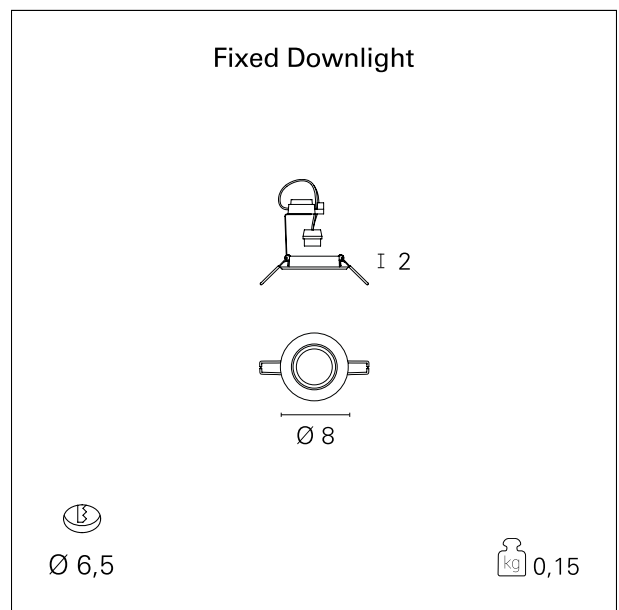

Single

INC00038 - Fixed - max. 50 W

DESCRIPTION

Single is a recessed luminaire made of aluminium. Available in different versions for fixed or adjustable lamp, it allows to create spotlight effects; Single is complete with lamp holder for GU10 lamp not included.

PRODUCTS CHARACTERISTICS

installation type	Recessed Spotlights
material	Aluminum
Color	Black
Power	max. 50 W
net weight	0,15 kg.

ELECTRICAL CHARACTERISTICS

feeding	220÷240 V
driver	On:Off
Insulation class	Class II

MECHANICAL CHARACTERISTICS

product IP rate	IP20
-----------------	-------------

Single

INC00038 - Fixed - max. 50 W

HOLE RECESS DIMENSIONS

hole recess diameter **ø 65 mm.**

LED SOURCE DETAILS

led source type **LED / HAGS**
Light source connection **GU10**