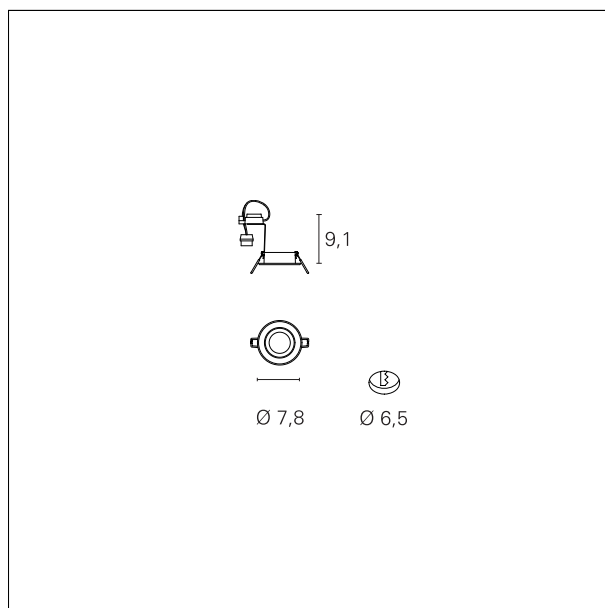

GU10 8

INC00015 - Fixed - Rounded - max. 50 W

DESCRIPTION

Turn is a recessed luminaire made of turned metal and available in the fixed or adjustable optic version. It allows to create spotlight effects and is complete with lamp holder for GU10 lamp not included.

PRODUCTS CHARACTERISTICS

installation type	Recessed Spotlights
material	Aluminum
Color	White
Power	max. 50 W
net weight	0,10 kg.

ELECTRICAL CHARACTERISTICS

feeding	220÷240 V
driver	On:Off
Insulation class	Class II

MECHANICAL CHARACTERISTICS

product IP rate	IP20
-----------------	-------------

GU10 8

INC00015 - Fixed - Rounded - max. 50 W

HOLE RECESS DIMENSIONS

hole recess diameter **ø 65 mm.**

LED SOURCE DETAILS

led source type **LED / HAGS**
Light source connection **GU10**