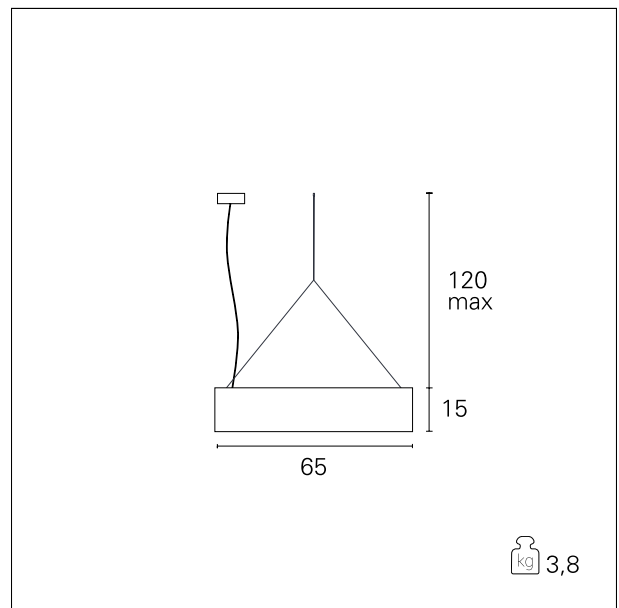

Urano

GRF15206 - 65 x 65 cm. - 36 W - 2700 lm / 3000 K / CRI > 80

DESCRIPTION

Uranus is a ceiling mounting or pendant luminaire; it is composed of a LED panel and a fabric shade complete with a translucent parchment screen. It allows to obtain extremely comfortable lighting effects thanks to the combination of the "edge led" type panel with the diffusing parchment Urano can be installed as pendant up to 350 cm cables longer. thanks to four steel cables covered with transparent sheath, adjustable in height with self-locking "grip lock" system; the ceiling mounted version is complete with ceiling fixing brackets. Power cable in FEP + PVC transparent.

Switch

On:Off

PRODUCTS CHARACTERISTICS

installation type
material
Color
Power
Lumen output - Full emission
Dimensions
net weight

High Bays
Fabric
Black mesh fabric
36 W
1950 lm
65 x 65 cm.
3,8 kg.

ELECTRICAL CHARACTERISTICS

feeding
driver
Insulation class

220÷240 V
On:Off
Class I

MECHANICAL CHARACTERISTICS

product IP rate

IP20

Urano

GRF15206 - 65 x 65 cm. - 36 W - 2700 lm / 3000 K / CRI > 80

LED SOURCE DETAILS