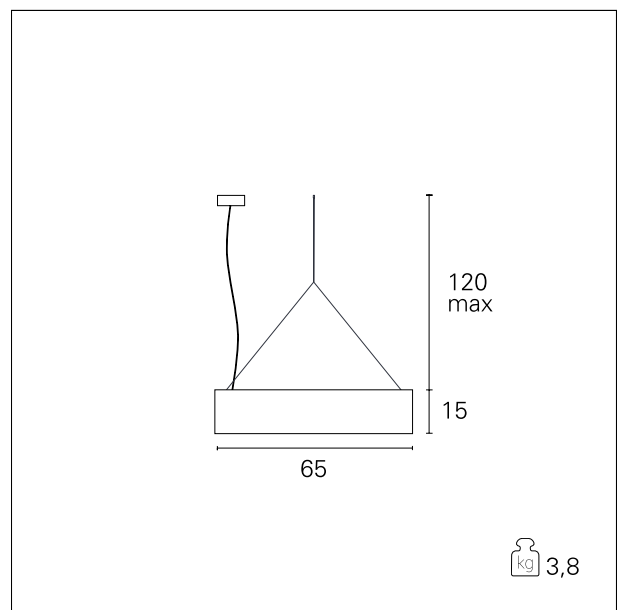

Urano

GRF15205 - 65 x 65 cm. - 36 W - 2700 lm / 3000 K / CRI > 80

DESCRIPTION

Uranus is a ceiling mounting or pendant luminaire; it is composed of a LED panel and a fabric shade complete with a translucent parchment screen. It allows to obtain extremely comfortable lighting effects thanks to the combination of the "edge led" type panel with the diffusing parchment. Urano can be installed as pendant up to 350 cm cables longer. thanks to four steel cables covered with transparent sheath, adjustable in height with self-locking "grip lock" system; the ceiling mounted version is complete with ceiling fixing brackets. Power cable in FEP + PVC transparent.

Switch

On:Off

PRODUCTS CHARACTERISTICS

installation type	High Bays
material	Fabric
Color	Bordeaux
Power	36 W
Lumen output - Full emission	2200 lm
Dimensions	65 x 65 cm.
net weight	3,8 kg.

ELECTRICAL CHARACTERISTICS

feeding	220÷240 V
driver	On:Off
Insulation class	Class I

MECHANICAL CHARACTERISTICS

product IP rate	IP20
-----------------	-------------

Urano

GRF15205 - 65 x 65 cm. - 36 W - 2700 lm / 3000 K / CRI > 80

LED SOURCE DETAILS