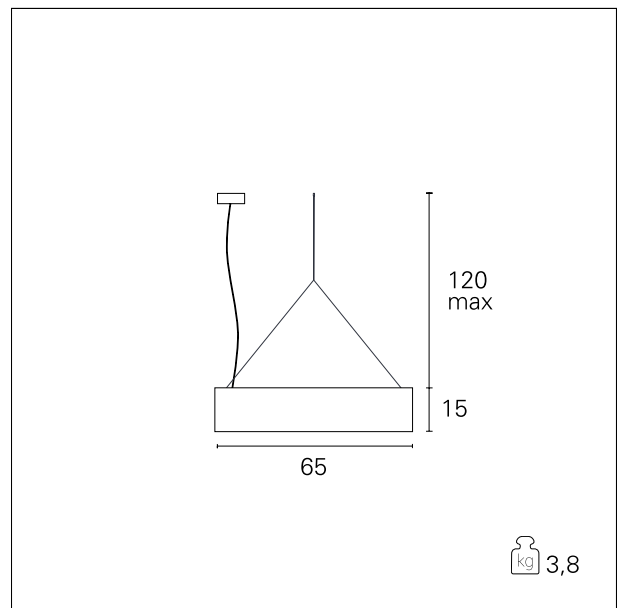

Urano

GRF15204 - 65 x 65 cm. - 36 W - 2700 lm / 3000 K / CRI > 80

DESCRIPTION

Uranus is a ceiling mounting or pendant luminaire; it is composed of a LED panel and a fabric shade complete with a translucent parchment screen. It allows to obtain extremely comfortable lighting effects thanks to the combination of the "edge led" type panel with the diffusing parchment. Urano can be installed as pendant up to 350 cm cables longer. thanks to four steel cables covered with transparent sheath, adjustable in height with self-locking "grip lock" system; the ceiling mounted version is complete with ceiling fixing brackets. Power cable in FEP + PVC transparent.

Switch

On:Off

PRODUCTS CHARACTERISTICS

installation type
material
Color
Power
Lumen output - Full emission
Dimensions
net weight

High Bays
Fabric
Linen
36 W
2700 lm
65 x 65 cm.
3,8 kg.

ELECTRICAL CHARACTERISTICS

feeding
driver
Insulation class

220÷240 V
On:Off
Class I

MECHANICAL CHARACTERISTICS

product IP rate

IP20

Urano

GRF15204 - 65 x 65 cm. - 36 W - 2700 lm / 3000 K / CRI > 80

LED SOURCE DETAILS