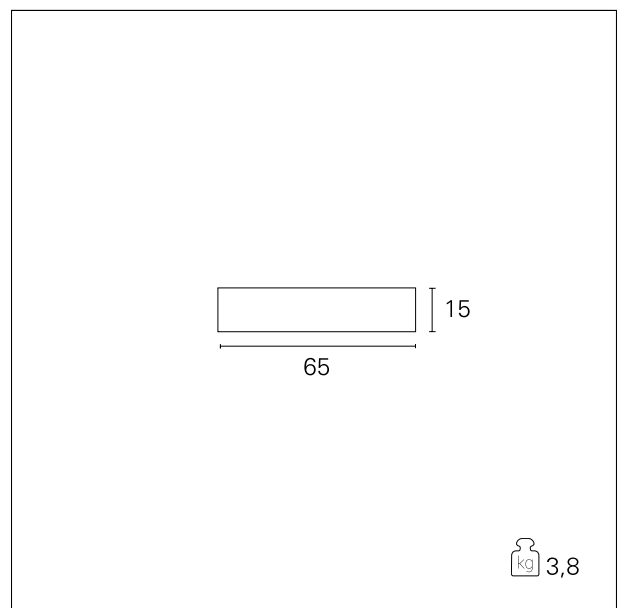

Urano

GRF15203 - 36 W / 3000 K / CRI > 80

DESCRIPTION

Uranus is a ceiling mounting or pendant luminaire; it is composed of a LED panel and a fabric shade complete with a translucent parchment screen. It allows to obtain extremely comfortable lighting effects thanks to the combination of the "edge led" type panel with the diffusing parchment. Urano can be installed as pendant up to 350 cm cables longer. thanks to four steel cables covered with transparent sheath, adjustable in height with self-locking "grip lock" system; the ceiling mounted version is complete with ceiling fixing brackets. Power cable in FEP + PVC transparent.

Switch **On / Off**

PRODUCTS CHARACTERISTICS

installation type	ceiling lamps
material	Fabric
Color	Black mesh fabric
Power	36 W
Lumen output - Direct emission	1950 lm
Lumen output - Full emission	1950 lm
Efficacy	\
Dimensions	65 x 65 cm.
net weight	3,8 kg.