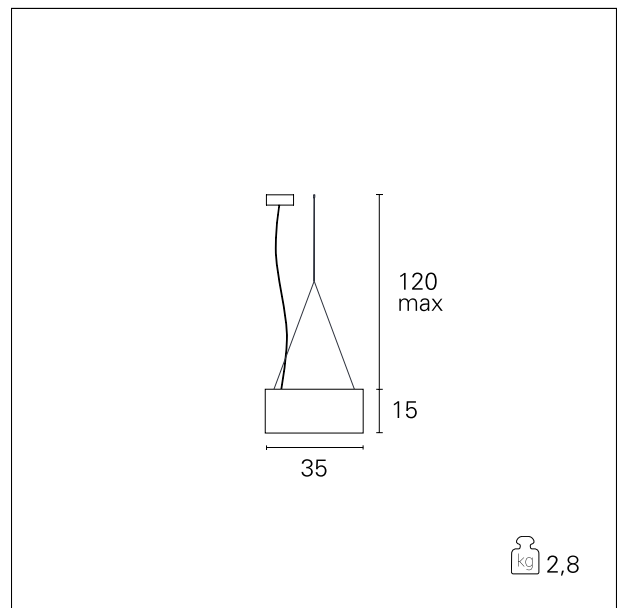

### Urano

**GRF15106** - 35 x 35 cm. - 18 W - 1400 lm / 3000 K / CRI > 80

#### DESCRIPTION

Uranus is a ceiling mounting or pendant luminaire; it is composed of a LED panel and a fabric shade complete with a translucent parchment screen. It allows to obtain extremely comfortable lighting effects thanks to the combination of the "edge led" type panel with the diffusing parchment. Urano can be installed as pendant up to 350 cm cables longer. thanks to four steel cables covered with transparent sheath, adjustable in height with self-locking "grip lock" system; the ceiling mounted version is complete with ceiling fixing brackets. Power cable in FEP + PVC transparent.

#### PRODUCTS CHARACTERISTICS

installation type	<b>High Bays</b>
material	<b>Fabric</b>
Color	<b>Black mesh fabric</b>
Power	<b>18 W</b>
Lumen output - Full emission	<b>1100 lm</b>
Dimensions	<b>35 x 35 cm.</b>
net weight	<b>2,8 kg.</b>