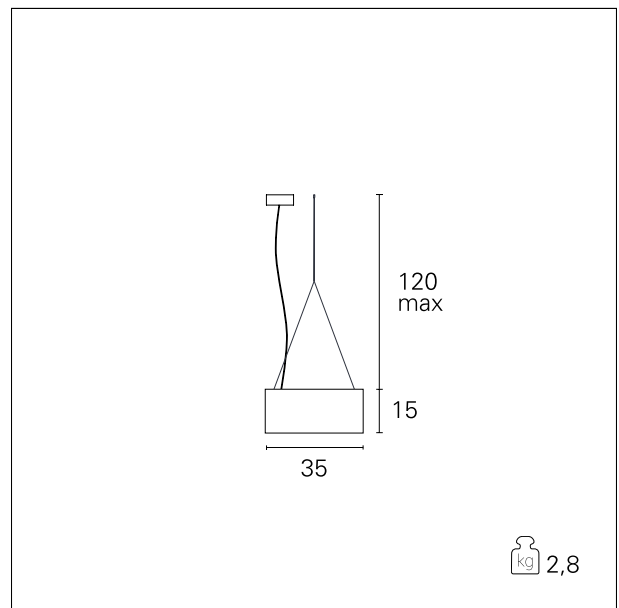

Urano

GRF15105 - 35 x 35 cm. - 18 W - 1400 lm / 3000 K / CRI > 80

DESCRIPTION

Uranus is a ceiling mounting or pendant luminaire; it is composed of a LED panel and a fabric shade complete with a translucent parchment screen. It allows to obtain extremely comfortable lighting effects thanks to the combination of the "edge led" type panel with the diffusing parchment. Urano can be installed as pendant up to 350 cm cables longer. thanks to four steel cables covered with transparent sheath, adjustable in height with self-locking "grip lock" system; the ceiling mounted version is complete with ceiling fixing brackets. Power cable in FEP + PVC transparent.

Switch

On:Off

PRODUCTS CHARACTERISTICS

installation type	High Bays
material	Fabric
Color	Bordeaux
Power	18 W
Lumen output - Full emission	1200 lm
Dimensions	35 x 35 cm.
net weight	2,8 kg.

ELECTRICAL CHARACTERISTICS

feeding	220÷240 V
driver	On:Off
Insulation class	Class I

MECHANICAL CHARACTERISTICS

product IP rate	IP20
-----------------	-------------

Urano

GRF15105 - 35 x 35 cm. - 18 W - 1400 lm / 3000 K / CRI > 80

LED SOURCE DETAILS