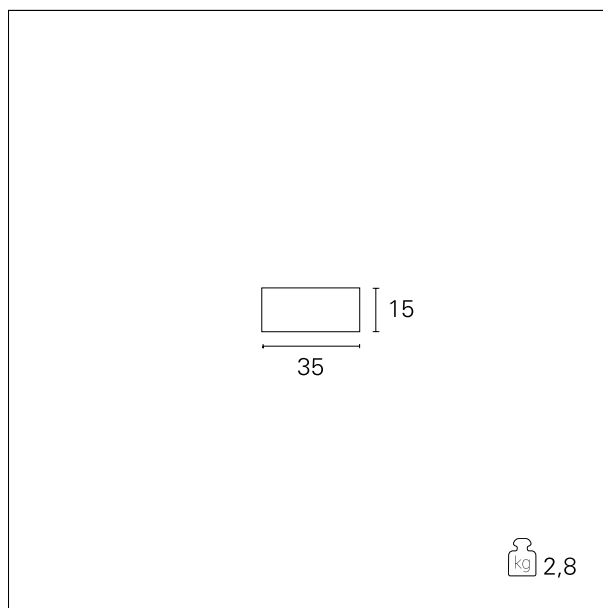

Urano

GRF15102 - 18 W / 3000 K / CRI > 80

DESCRIPTION

Uranus is a ceiling mounting or pendant luminaire; it is composed of a LED panel and a fabric shade complete with a translucent parchment screen. It allows to obtain extremely comfortable lighting effects thanks to the combination of the "edge led" type panel with the diffusing parchment. Urano can be installed as pendant up to 350 cm cables longer. thanks to four steel cables covered with transparent sheath, adjustable in height with self-locking "grip lock" system; the ceiling mounted version is complete with ceiling fixing brackets. Power cable in FEP + PVC transparent.

Switch

On / Off

PRODUCTS CHARACTERISTICS

installation type	ceiling lamps
material	Fabric
Color	Bordeaux
Power	18 W
Lumen output - Direct emission	1200 lm
Lumen output - Full emission	1200 lm
Efficacy	\
Dimensions	35 x 35 cm.
net weight	2,8 kg.