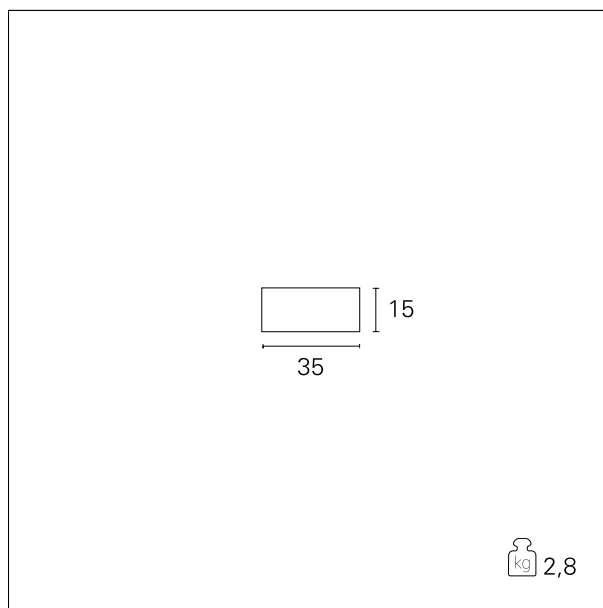

Urano

GRF15101 - 18 W / 3000 K / CRI > 80

DESCRIPTION

Uranus is a ceiling mounting or pendant luminaire; it is composed of a LED panel and a fabric shade complete with a translucent parchment screen. It allows to obtain extremely comfortable lighting effects thanks to the combination of the "edge led" type panel with the diffusing parchment. Urano can be installed as pendant up to 350 cm cables longer. thanks to four steel cables covered with transparent sheath, adjustable in height with self-locking "grip lock" system; the ceiling mounted version is complete with ceiling fixing brackets. Power cable in FEP + PVC transparent.

Switch

On / Off

PRODUCTS CHARACTERISTICS

installation type	ceiling lamps
material	Fabric
Color	Linen
Power	18 W
Lumen output - Direct emission	1400 lm
Lumen output - Full emission	1400 lm
Efficacy	\
Dimensions	35 x 35 cm.
net weight	2,8 kg.