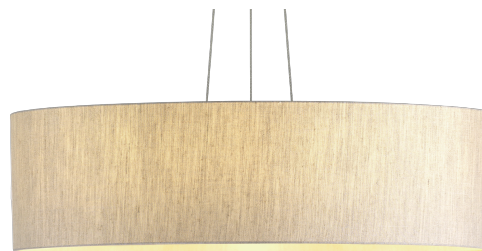

Giove

GRF14302 - ø 75 cm. - 3x max 40 W / 3x max 40 W

DESCRIPTION

Giove is a pendant luminaire characterized by a fabric shade mounted on a frame. It is complete with a translucent parchment screen and is equipped with E27 sockets. It allows to obtain diffused light effects and is available in different diameters. It suspends up to 350 cm. thanks to three steel cables covered with transparent sheath, adjustable in height with self-locking "grip lock" system. Power cable in FEP + white PVC.

Switch

On:Off

PRODUCTS CHARACTERISTICS

installation type
material
Color
Power
Diameter
net weight

High Bays
Fabric
Bordeaux
3x max 40 W
ø 75 cm.
1,8 kg.

ELECTRICAL CHARACTERISTICS

feeding
driver
Insulation class

220÷240 V
On:Off
Class I

MECHANICAL CHARACTERISTICS

product IP rate

IP20

Giove

GRF14302 - ø 75 cm. - 3x max 40 W / 3x max 40 W

LED SOURCE DETAILS

led source type	LED / IAA
Light source connection	E27