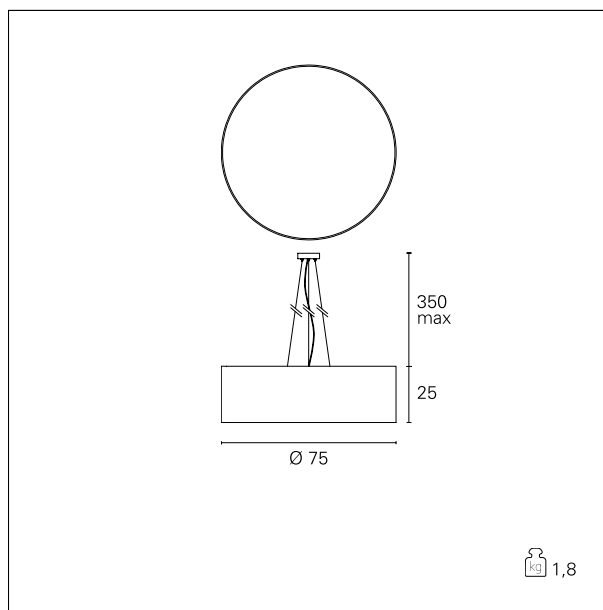

Giove

GRF14302 - ø 75 cm. - 3x max 40 W / 3x max 40 W

DESCRIPTION

Giove is a pendant luminaire characterized by a fabric shade mounted on a frame. It is complete with a translucent parchment screen and is equipped with E27 sockets. It allows to obtain diffused light effects and is available in different diameters. It suspends up to 350 cm. thanks to three steel cables covered with transparent sheath, adjustable in height with self-locking "grip lock" system. Power cable in FEP + white PVC.

Switch

On:Off

PRODUCTS CHARACTERISTICS

installation type
material
Color
Power
Diameter
net weight

High Bays
Fabric
Bordeaux
3x max 40 W
ø 75 cm.
1,8 kg.

ELECTRICAL CHARACTERISTICS

feeding
driver
Insulation class

220÷240 V
On:Off
Class I

MECHANICAL CHARACTERISTICS

product IP rate

IP20

Giove

GRF14302 - ø 75 cm. - 3x max 40 W / 3x max 40 W

LED SOURCE DETAILS

led source type	LED / IAA
Light source connection	E27