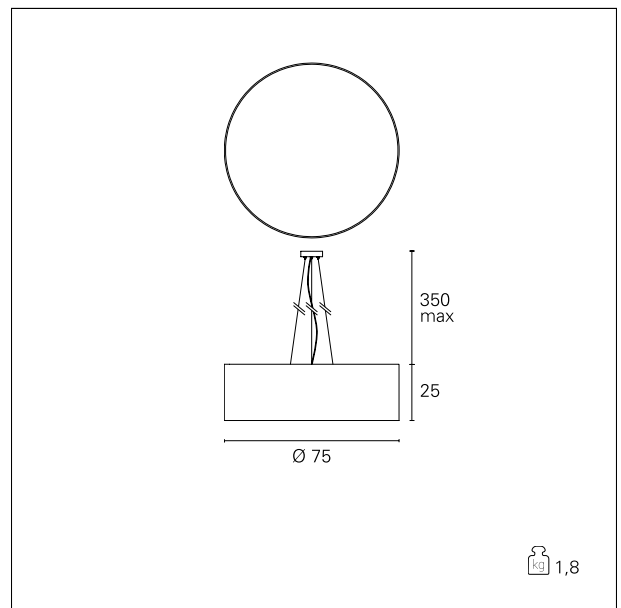

Giove

GRF14301 - ø 75 cm. - 3x max 40 W / 3x max 40 W

DESCRIPTION

Giove is a pendant luminaire characterized by a fabric shade mounted on a frame. It is complete with a translucent parchment screen and is equipped with E27 sockets. It allows to obtain diffused light effects and is available in different diameters. It suspends up to 350 cm. thanks to three steel cables covered with transparent sheath, adjustable in height with self-locking "grip lock" system. Power cable in FEP + white PVC.

Switch

On:Off

PRODUCTS CHARACTERISTICS

installation type
material
Color
Power
Diameter
net weight

High Bays
Fabric
Linen
3x max 40 W
ø 75 cm.
1,8 kg.

ELECTRICAL CHARACTERISTICS

feeding
driver
Insulation class

220÷240 V
On:Off
Class I

MECHANICAL CHARACTERISTICS

product IP rate

IP20

Giove

GRF14301 - ø 75 cm. - 3x max 40 W / 3x max 40 W

LED SOURCE DETAILS

led source type	LED / IAA
Light source connection	E27