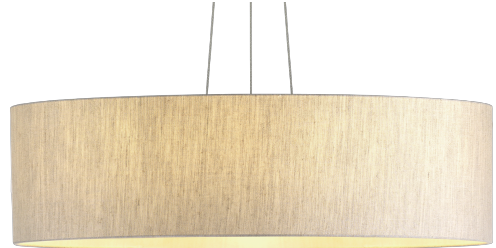

Giove

GRF14301 - ø 75 cm. - 3x max 40 W / 3x max 40 W

DESCRIPTION

Giove is a pendant luminaire characterized by a fabric shade mounted on a frame. It is complete with a translucent parchment screen and is equipped with E27 sockets. It allows to obtain diffused light effects and is available in different diameters. It suspends up to 350 cm. thanks to three steel cables covered with transparent sheath, adjustable in height with self-locking "grip lock" system. Power cable in FEP + white PVC.

Switch

On:Off

PRODUCTS CHARACTERISTICS

installation type
material
Color
Power
Diameter
net weight

High Bays
Fabric
Linen
3x max 40 W
ø 75 cm.
1,8 kg.

ELECTRICAL CHARACTERISTICS

feeding
driver
Insulation class

220÷240 V
On:Off
Class I

MECHANICAL CHARACTERISTICS

product IP rate

IP20

Giove

GRF14301 - ø 75 cm. - 3x max 40 W / 3x max 40 W

LED SOURCE DETAILS

led source type	LED / IAA
Light source connection	E27