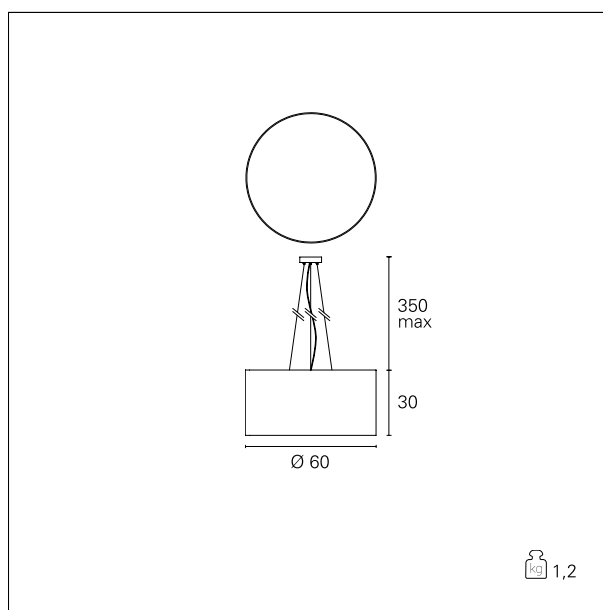

### Giove

**GRF14203** - ø 60 cm. - max 40 W / max 40 W

#### DESCRIPTION

Giove is a pendant luminaire characterized by a fabric shade mounted on a frame. It is complete with a translucent parchment screen and is equipped with E27 sockets. It allows to obtain diffused light effects and is available in different diameters. It suspends up to 350 cm. thanks to three steel cables covered with transparent sheath, adjustable in height with self-locking "grip lock" system. Power cable in FEP + white PVC.

#### PRODUCTS CHARACTERISTICS

installation type  
material  
Color  
Power  
Diameter  
net weight

**High Bays**  
**Fabric**  
**Black mesh fabric**  
**max 40 W**  
**ø 60 cm.**  
**1,2 kg.**

### Giove

**GRF14203** - ø 60 cm. - max 40 W / max 40 W

---