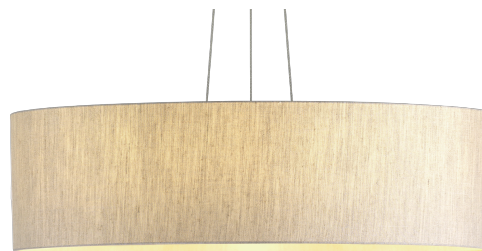

### Giove

**GRF14203** - ø 60 cm. - max 40 W / max 40 W

#### DESCRIPTION

Giove is a pendant luminaire characterized by a fabric shade mounted on a frame. It is complete with a translucent parchment screen and is equipped with E27 sockets. It allows to obtain diffused light effects and is available in different diameters. It suspends up to 350 cm. thanks to three steel cables covered with transparent sheath, adjustable in height with self-locking "grip lock" system. Power cable in FEP + white PVC.