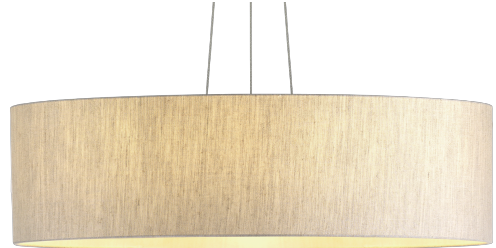

Giove

GRF14202 - ø 60 cm. - max 40 W / max 40 W

DESCRIPTION

Giove is a pendant luminaire characterized by a fabric shade mounted on a frame. It is complete with a translucent parchment screen and is equipped with E27 sockets. It allows to obtain diffused light effects and is available in different diameters. It suspends up to 350 cm. thanks to three steel cables covered with transparent sheath, adjustable in height with self-locking "grip lock" system. Power cable in FEP + white PVC.

Switch

On:Off

PRODUCTS CHARACTERISTICS

installation type
material
Color
Power
Diameter
net weight

High Bays
Fabric
Bordeaux
max 40 W
ø 60 cm.
1,2 kg.

ELECTRICAL CHARACTERISTICS

feeding
driver
Insulation class

220÷240 V
On:Off
Class I

MECHANICAL CHARACTERISTICS

product IP rate

IP20

Giove

GRF14202 - ø 60 cm. - max 40 W / max 40 W

LED SOURCE DETAILS

led source type	LED / IAA
Light source connection	E27