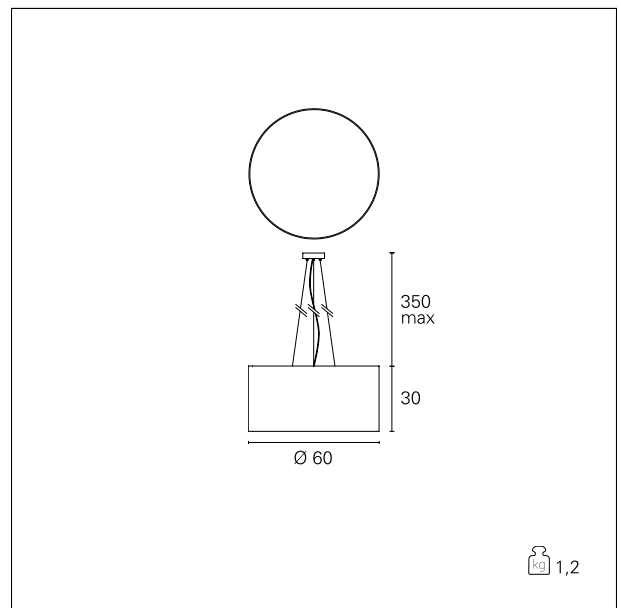

Giove

GRF14202 - ø 60 cm. - max 40 W / max 40 W

DESCRIPTION

Giove is a pendant luminaire characterized by a fabric shade mounted on a frame. It is complete with a translucent parchment screen and is equipped with E27 sockets. It allows to obtain diffused light effects and is available in different diameters. It suspends up to 350 cm. thanks to three steel cables covered with transparent sheath, adjustable in height with self-locking "grip lock" system. Power cable in FEP + white PVC.

Switch

On:Off

PRODUCTS CHARACTERISTICS

installation type
material
Color
Power
Diameter
net weight

High Bays
Fabric
Bordeaux
max 40 W
ø 60 cm.
1,2 kg.

ELECTRICAL CHARACTERISTICS

feeding
driver
Insulation class

220÷240 V
On:Off
Class I

MECHANICAL CHARACTERISTICS

product IP rate

IP20

Giove

GRF14202 - ø 60 cm. - max 40 W / max 40 W

LED SOURCE DETAILS

led source type	LED / IAA
Light source connection	E27