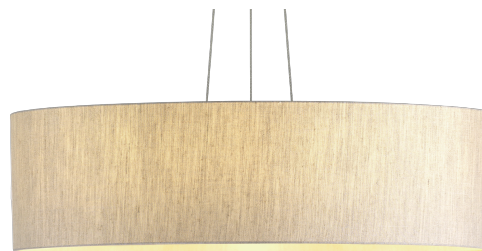

### Giove

GRF14201 - ø 60 cm. - max 40 W / max 40 W

#### DESCRIPTION

Giove is a pendant luminaire characterized by a fabric shade mounted on a frame. It is complete with a translucent parchment screen and is equipped with E27 sockets. It allows to obtain diffused light effects and is available in different diameters. It suspends up to 350 cm. thanks to three steel cables covered with transparent sheath, adjustable in height with self-locking "grip lock" system. Power cable in FEP + white PVC.

### Giove

**GRF14201** - ø 60 cm. - max 40 W / max 40 W

---