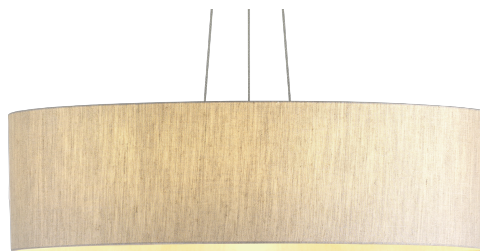

Giove

GRF14101 - $\varnothing$ 46 cm. - max 40 W / max 40 W

DESCRIPTION

Giove is a pendant luminaire characterized by a fabric shade mounted on a frame. It is complete with a translucent parchment screen and is equipped with E27 sockets. It allows to obtain diffused light effects and is available in different diameters. It suspends up to 350 cm. thanks to three steel cables covered with transparent sheath, adjustable in height with self-locking "grip lock" system. Power cable in FEP + white PVC.

Switch

On:Off