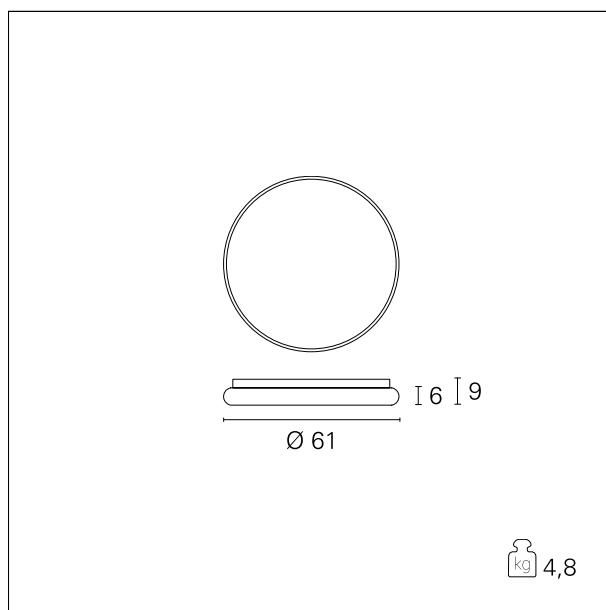

### Play

GRF11221H1 - ø 61 cm. - 62 W - 3720 lm / 3000 K / CRI > 80

#### DESCRIPTION

Play is an aluminium ceiling mounted luminaire in matt white or matt black color painted, equipped with a diffusing opal PMMA screen. Thanks to the SMD LED sources integrated in the body of the device, the lower screen lights up perfectly evenly; Play allows to obtain soft and diffused down light effects and is therefore particularly suitable for illuminating indoor ambients with uniform light, perfectly distributed and free of harsh shadows. Play is complete with drivers integrated into the body of the device and is available in versions OnOff controlled or dimmable 1 ... 10V, Push, DALI controlled. The range is completed by versions for permanent emergency light with 1 hour autonomy, ignition time 0.5 sec. and recharging time 24 h.

#### PRODUCTS CHARACTERISTICS

installation type  
material  
Finish  
Color  
Power  
Lumen output - Full emission  
Diameter  
net weight

ceiling lamps  
**Aluminum**  
**Painted**  
**Black**  
**62 W**  
**4760 lm**  
**ø 61 cm.**  
**4,8 kg.**