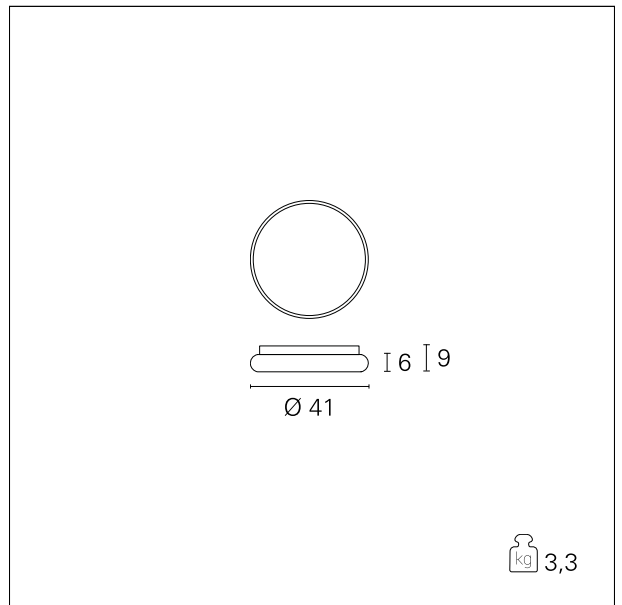

Play

GRF1121H1 - ø 41 cm. - 38 W - 2280 lm / 3000 K / CRI > 80

DESCRIPTION

Play is an aluminium ceiling mounted luminaire in matt white or matt black color painted, equipped with a diffusing opal PMMA screen. Thanks to the SMD LED sources integrated in the body of the device, the lower screen lights up perfectly evenly; Play allows to obtain soft and diffused down light effects and is therefore particularly suitable for illuminating indoor ambients with uniform light, perfectly distributed and free of harsh shadows. Play is complete with drivers integrated into the body of the device and is available in versions OnOff controlled or dimmable 1 ... 10V, Push, DALI controlled. The range is completed by versions for permanent emergency light with 1 hour autonomy, ignition time 0.5 sec. and recharging time 24 h.

Switch

Emergency 1 h.

PRODUCTS CHARACTERISTICS

installation type
material
Finish
Color
Power
Lumen output - Full emission
Diameter
net weight

ceiling lamps
Aluminum
Painted
Black
38 W
2280 lm
ø 41 cm.
3,3 kg.

ELECTRICAL CHARACTERISTICS

feeding
driver
Insulation class

220÷240 V
Emergenza 1 h.
Class I

MECHANICAL CHARACTERISTICS

product IP rate

IP20

Play

GRF11121H1 - ø 41 cm. - 38 W - 2280 lm / 3000 K / CRI > 80