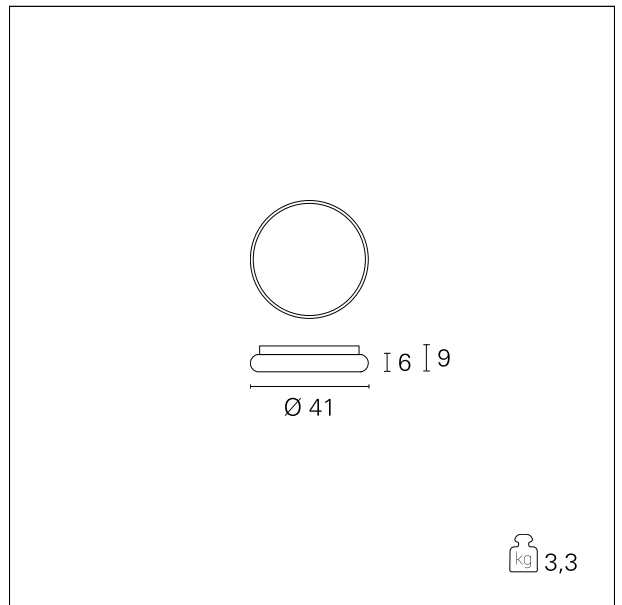

Play

GRF1121DM - ø 41 cm. - 38 W - 2280 lm / 3000 K / CRI > 80

DESCRIPTION

Play is an aluminium ceiling mounted luminaire in matt white or matt black color painted, equipped with a diffusing opal PMMA screen. Thanks to the SMD LED sources integrated in the body of the device, the lower screen lights up perfectly evenly; Play allows to obtain soft and diffused down light effects and is therefore particularly suitable for illuminating indoor ambients with uniform light, perfectly distributed and free of harsh shadows. Play is complete with drivers integrated into the body of the device and is available in versions OnOff controlled or dimmable 1 ... 10V, Push, DALI controlled. The range is completed by versions for permanent emergency light with 1 hour autonomy, ignition time 0.5 sec. and recharging time 24 h.

Switch 1...10 / Push / DALI

PRODUCTS CHARACTERISTICS

installation type	ceiling lamps
material	Aluminum
Finish	Painted
Color	Black
Power	38 W
Lumen output - Full emission	2280 lm
Diameter	ø 41 cm.
net weight	3,3 kg.

ELECTRICAL CHARACTERISTICS

feeding	220÷240 V
driver	1...10 / Push / DALI
Insulation class	Class I

MECHANICAL CHARACTERISTICS

product IP rate	IP20
-----------------	-------------

Play

GRF11121DM - ø 41 cm. - 38 W - 2280 lm / 3000 K / CRI > 80

DRIVER CHARACTERISTICS

driver	1...10 / Push / DALI
--------	-----------------------------

LIGHTING DETAILS

luminous effect	diffused light
optic	110°

PHOTOMETRIC

Play

GRF11121DM - ø 41 cm. - 38 W - 2280 lm / 3000 K / CRI > 80