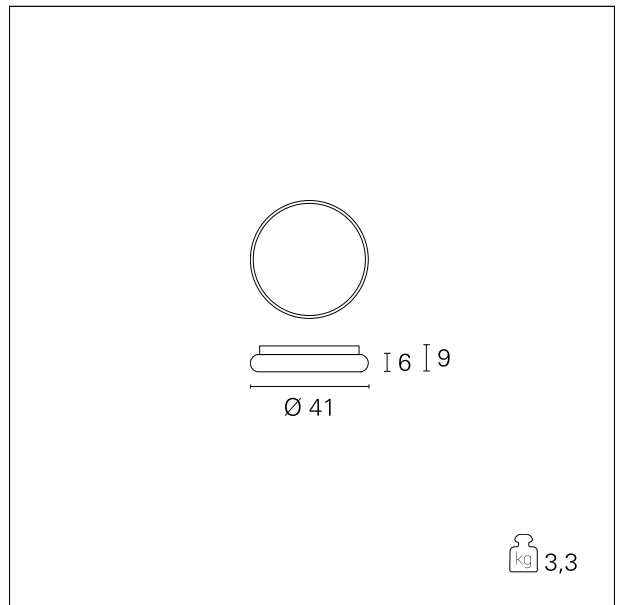

Play

GRF1121CA - ø 41 cm. - 38 W - 2280 lm / 3000 K / CRI > 80

DESCRIPTION

Play is an aluminium ceiling mounted luminaire in matt white or matt black color painted, equipped with a diffusing opal PMMA screen. Thanks to the SMD LED sources integrated in the body of the device, the lower screen lights up perfectly evenly; Play allows to obtain soft and diffused down light effects and is therefore particularly suitable for illuminating indoor ambients with uniform light, perfectly distributed and free of harsh shadows. Play is complete with drivers integrated into the body of the device and is available in versions OnOff controlled or dimmable 1 ... 10V, Push, DALI controlled. The range is completed by versions for permanent emergency light with 1 hour autonomy, ignition time 0.5 sec. and recharging time 24 h.

Switch

Casambi

PRODUCTS CHARACTERISTICS

installation type
material
Finish
Color
Power
Lumen output - Full emission
Diameter
net weight

ceiling lamps
Aluminum
Painted
Black
38 W
2280 lm
ø 41 cm.
3,3 kg.

ELECTRICAL CHARACTERISTICS

PHOTOMETRIC

Play

GRF11121CA - \varnothing 41 cm. - 38 W - 2280 lm / 3000 K / CRI > 80