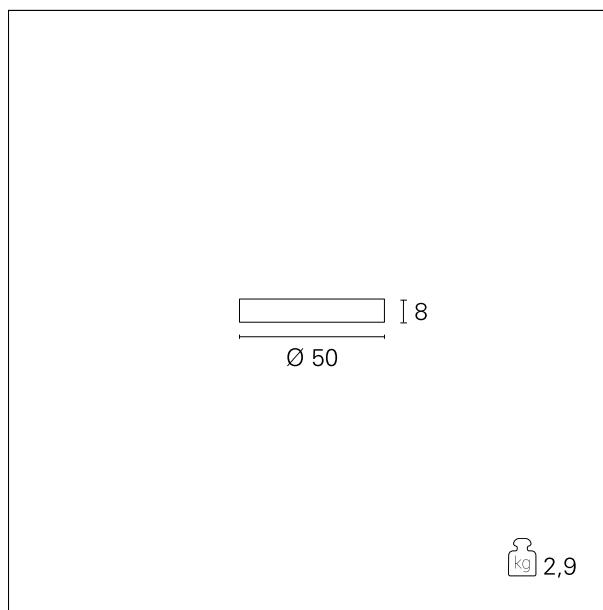

Bike

GRF04111 - 38 W / 3000 K / CRI > 80

DESCRIPTION

Bike is made of matt white painted aluminium and is complete with lower PMMA screen; it allows to create soft and diffused down light effects and is particularly suitable for general lighting of medium or large environments. Its ring shape allows you to see the ceiling on the inside of the appliance. The high efficiency SMD LED source is powered by the driver integrated in the fixture which can be On/Off or dimmable multifunction 1...10 V, Push, DALI controlled. Bike is available in different sizes and powers and can be combined with the corresponding suspension versions. Available in dimmable "wireless signal" Bluetooth versions for Pan Digital or Casambi mesh network.

Switch **On / Off**

PRODUCTS CHARACTERISTICS

installation type	ceiling lamps
material	Alluminio
Finish	Painted
Color	Bianco
Power	38 W
Lumen output - Direct emission	2280 lm
Lumen output - Full emission	2280 lm
Efficacy	\
Diameter	ø 50 cm.
net weight	3,5 kg.