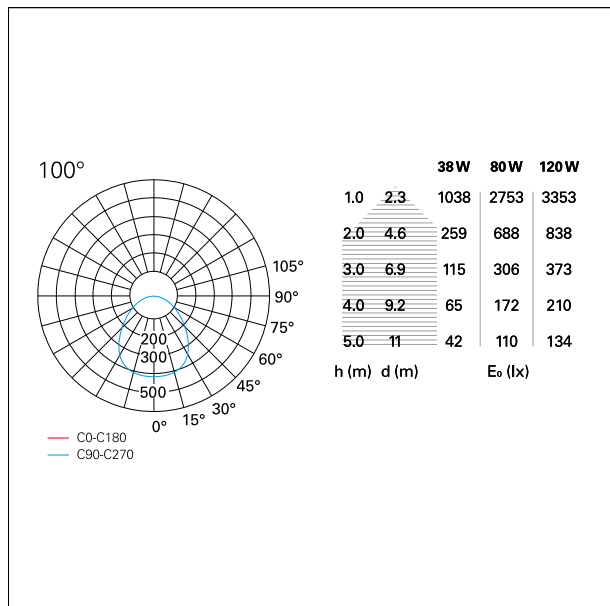

Switch **On / Off**

PRODUCTS CHARACTERISTICS

installation type	ceiling lamps
material	Alluminio
Finish	Painted
Color	Bianco
Power	38 W
Lumen output - Direct emission	2280 lm
Lumen output - Full emission	2280 lm
Efficacy	\
Diameter	ø 50 cm.
net weight	3,5 kg.

ENERGY CLASSIFICATION

This luminaire contains built-in LED lamps.

The lamps cannot be changed in the luminaire.

LED SOURCE DETAILS

led source type	SMD Led
Light source connection	LED
Energy class	LED
Light temperature	3000 K
CRI	CRI > 80
SDCM	\

DRIVER CHARACTERISTICS

driver	On / Off
--------	-----------------

LIGHTING DETAILS

emission	Direct
optic	100°
UGR	\

Bike

GRF04111 - 38 W / 3000 K / CRI > 80

PHOTOMETRIC

WARRANTY