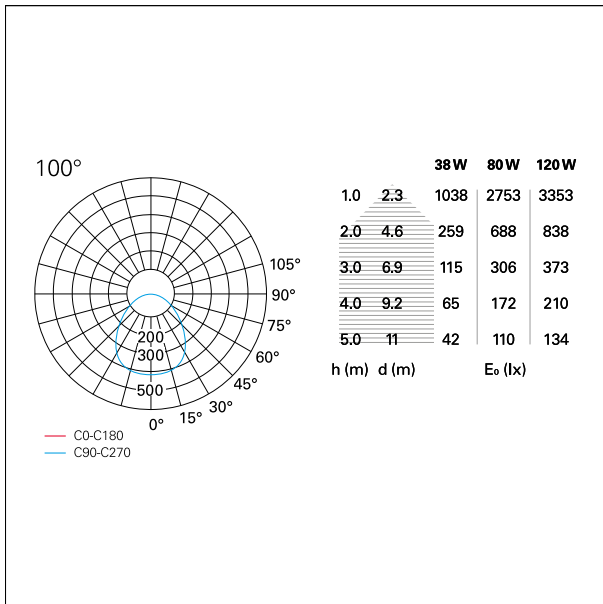

Switch **1...10 / Push / DALI**

PRODUCTS CHARACTERISTICS

installation type	Plafone
material	Alluminio
Finish	Verniciato
Color	Bianco
Power	38 W
Lumen output - Direct emission	2280 lm
Lumen output - Full emission	2280 lm
Efficacy	\
Diameter	ø 50 cm.
net weight	3,5 kg.

ENERGY CLASSIFICATION

This luminaire contains built-in LED lamps.

The lamps cannot be changed in the luminaire.

LED SOURCE DETAILS

led source type	SMD Led
Light source connection	LED
Energy class	LED
Light temperature	3000 K
CRI	CRI > 80
SDCM	\

DRIVER CHARACTERISTICS

driver	1...10 / Push / DALI
--------	-----------------------------

LIGHTING DETAILS

emission	Diretta
optic	100°
UGR	\

Bike

GRF04111DM - 38 W / 3000 K / CRI > 80

PHOTOMETRIC

WARRANTY