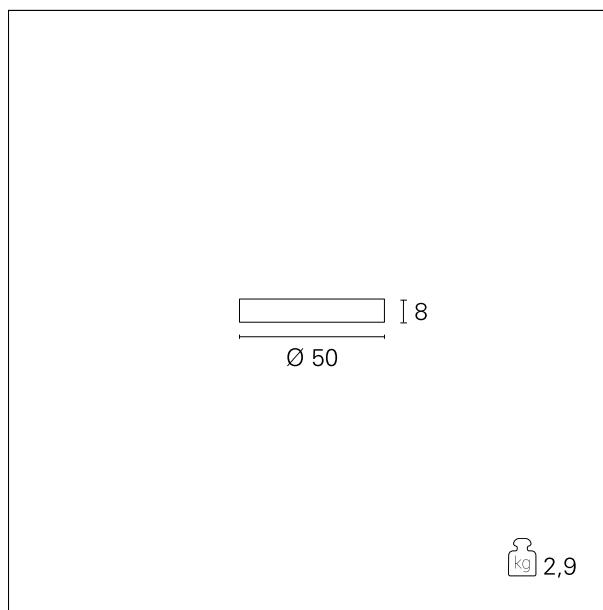

Bike

GRF04111DM - 38 W / 3000 K / CRI > 80

DESCRIPTION

Bike is made of matt white painted aluminium and is complete with lower PMMA screen; it allows to create soft and diffused down light effects and is particularly suitable for general lighting of medium or large environments. Its ring shape allows you to see the ceiling on the inside of the appliance. The high efficiency SMD LED source is powered by the driver integrated in the fixture which can be On/Off or dimmable multifunction 1...10 V, Push, DALI controlled. Bike is available in different sizes and powers and can be combined with the corresponding suspension versions. Available in dimmable "wireless signal" Bluetooth versions for Pan Digital or Casambi mesh network.

Switch **1...10 / Push / DALI**

PRODUCTS CHARACTERISTICS

installation type	Plafone
material	Alluminio
Finish	Verniciato
Color	Bianco
Power	38 W
Lumen output - Direct emission	2280 lm
Lumen output - Full emission	2280 lm
Efficacy	\
Diameter	ø 50 cm.
net weight	3,5 kg.