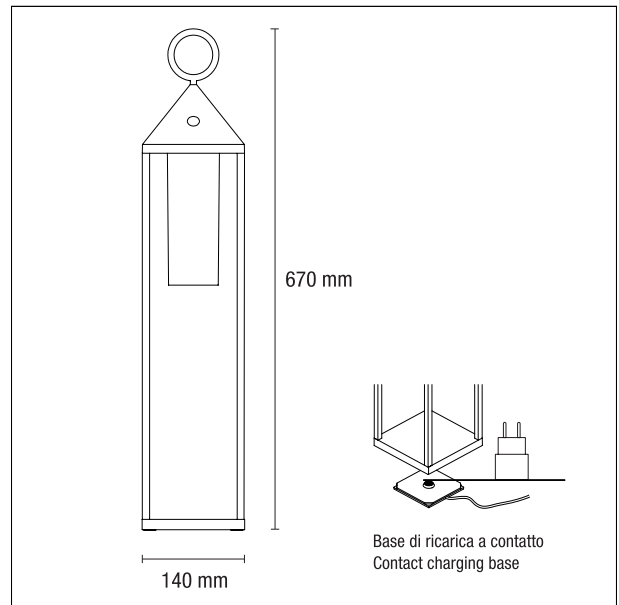

Jasper

GDN05145 - Medium - h 670 mm / 2,2 W / 3000 K

DESCRIPTION

Table lamp for indoor and outdoor. Of great scenic effect, it fits perfectly in domestic environments and in the catering industry. It comes in two sizes, small and medium. The structure is in die-cast painted aluminium and uses a polycarbonate led diffuser; thanks to the particular shape of the reflector it offers a valid visual comfort with soft and controlled emission. The power button, positioned on the lamp structure, has a "touch dimmer" function and allows the adjustment of the light intensity. The device guarantees long periods of ignition even when used at the maximum light level. Supplied with a contact charging base (220V AC) with USB cable. The luminaire can also be installed on a wall or pendant using specific accessories.

Switch

On:Off

PRODUCTS CHARACTERISTICS

installation type
material
Finish
Color
Power
Lumen output - Full emission
net weight

da tavolo
alluminio
verniciato opaco
Bianco
2,2 W
180 lm
2,03 kg

ELECTRICAL CHARACTERISTICS

feeding
driver
Insulation class

3,7 V DC
On:Off
Classe III

MECHANICAL CHARACTERISTICS

product IP rate

IP54

Jasper

GDN05145 - Medium - h 670 mm / 2,2 W / 3000 K

LED SOURCE DETAILS