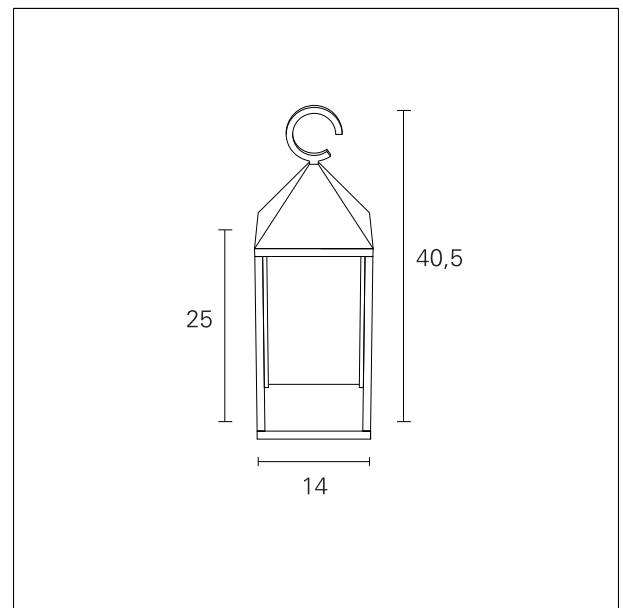

Joy

GDN05131 - 2,2 W / 3000 K / CRI >80

DESCRIPTION

Joy is a portable, rechargeable and cordless table lamp. It recharges with a supplied USB cable and has a maximum autonomy of about 9 hours. It is equipped with a soft touch button located on the body of the appliance for switching on and off. Joy can also be placed on the table outdoors, or it can be hung using its open hook, integrated in the body of the lamp. Joy's light is extremely comfortable because the 3000K SMD Led source is always completely hidden from view and protected by an opal screen that pleasantly diffuses the light. Joy is particularly resistant; it is made of die-cast aluminum and weighs 1.3 kg

PRODUCTS CHARACTERISTICS

installation type	Garden Lights
material	Aluminum die casting
Color	Anthracite
Power	2,2 W
Lumen output - Full emission	190 lm
net weight	1,3 kg.

ELECTRICAL CHARACTERISTICS

feeding	DC 3,7 V
driver	On:Off
Insulation class	Class III

MECHANICAL CHARACTERISTICS

product IP rate	IP54
-----------------	-------------

Joy

GDN05131 - 2,2 W / 3000 K / CRI >80

LED SOURCE DETAILS

led source type	SMD Led
Light source connection	LED
Light temperature	3000 K
CRI	CRI >80