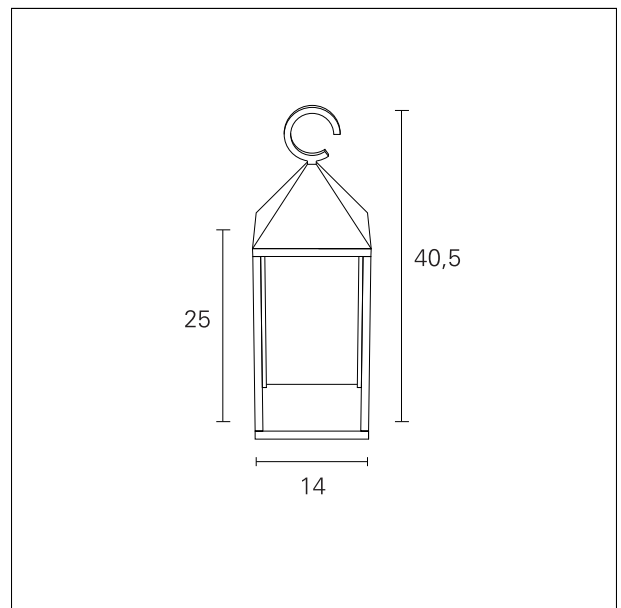

Joy

GDN05111 - 2,2 W / 3000 K / CRI >80

DESCRIPTION

Joy is a portable, rechargeable and cordless table lamp. It recharges with a supplied USB cable and has a maximum autonomy of about 9 hours. It is equipped with a soft touch button located on the body of the appliance for switching on and off. Joy can also be placed on the table outdoors, or it can be hung using its open hook, integrated in the body of the lamp. Joy's light is extremely comfortable because the 3000K SMD Led source is always completely hidden from view and protected by an opal screen that pleasantly diffuses the light. Joy is particularly resistant; it is made of die-cast aluminum and weighs 1.3 kg

PRODUCTS CHARACTERISTICS

| | |
|------------------------------|-----------------------------|
| installation type | Garden Lights |
| material | Aluminum die casting |
| Color | White |
| Power | 2,2 W |
| Lumen output - Full emission | 190 lm |
| net weight | 1,3 kg. |