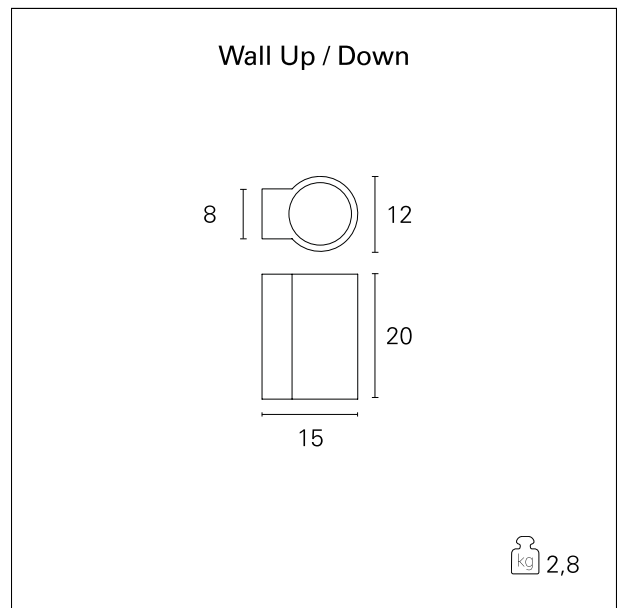

Davon

FAC19252 - 2x 6,5 W - Uplight / Downlight / 4000 K / CRI >80

DESCRIPTION

Davon is an outdoor lighting fixture that can be installed on the wall for grazing light effects; available in the double version mono and dual emission, Davon distinguishes itself for its body made of a single piece of polished cement and for its extremely clean and minimal lines. The protective glass is mounted perfectly flush with the front surface and the fixing bracket is entirely hidden into the body of the fixture. Davon is equipped with integrated driver and CoB Led, suitably placed backwards so as to limit direct glare.

PRODUCTS CHARACTERISTICS

installation type
material
Finish
Color
Power
Lumen output - Full emission
net weight

**Wall and Ceiling
Mounted
Concrete
Smoothed
Concrete
2x 6,5 W
430 lm
2,8 kg.**

ELECTRICAL CHARACTERISTICS