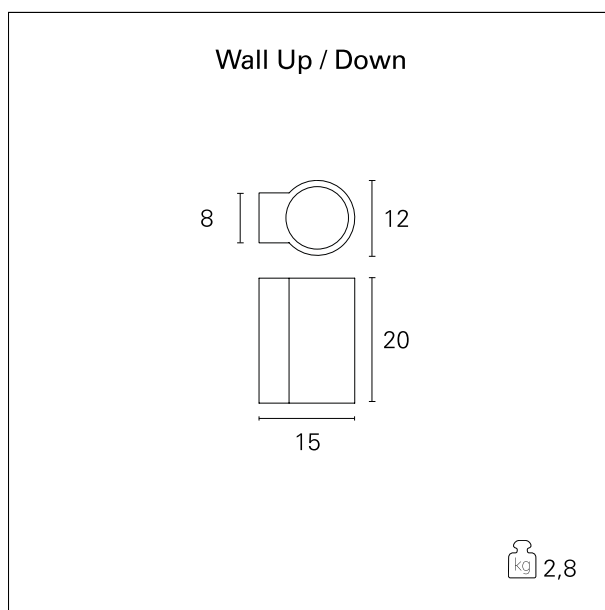

Davon

FAC19251 - 2x 6,5 W - Uplight / Downlight / 3000 K / CRI >80

DESCRIPTION

Davon is an outdoor lighting fixture that can be installed on the wall for grazing light effects; available in the double version mono and dual emission, Davon distinguishes itself for its body made of a single piece of polished cement and for its extremely clean and minimal lines. The protective glass is mounted perfectly flush with the front surface and the fixing bracket is entirely hidden into the body of the fixture. Davon is equipped with integrated driver and CoB Led, suitably placed backwards so as to limit direct glare.

PRODUCTS CHARACTERISTICS

installation type
material
Finish
Color
Power
Lumen output - Full emission
net weight

**Wall and Ceiling
Mounted
Concrete
Smoothed
Concrete
2x 6,5 W
430 lm
2,2 kg.**

ELECTRICAL CHARACTERISTICS