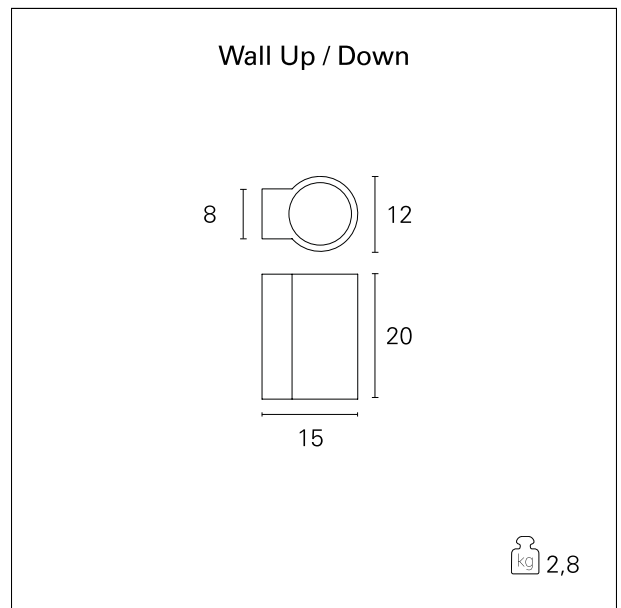

#### PRODUCTS CHARACTERISTICS

installation type	<b>Wall and Ceiling Mounted</b>
material	<b>Concrete</b>
Finish	<b>Smoothed</b>
Color	<b>Concrete</b>
Power	<b>6,5 W</b>
Lumen output - Full emission	<b>230 lm</b>
net weight	<b>2,8 kg.</b>