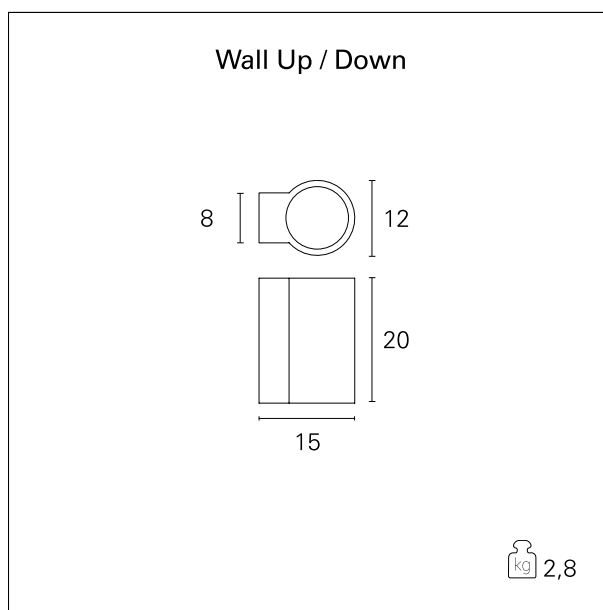

#### PRODUCTS CHARACTERISTICS

installation type  
material  
Finish  
Color  
Power  
Lumen output - Full emission  
net weight

**Wall and Ceiling  
Mounted  
Concrete  
Smoothed  
Concrete  
6,5 W  
230 lm  
2,2 kg.**