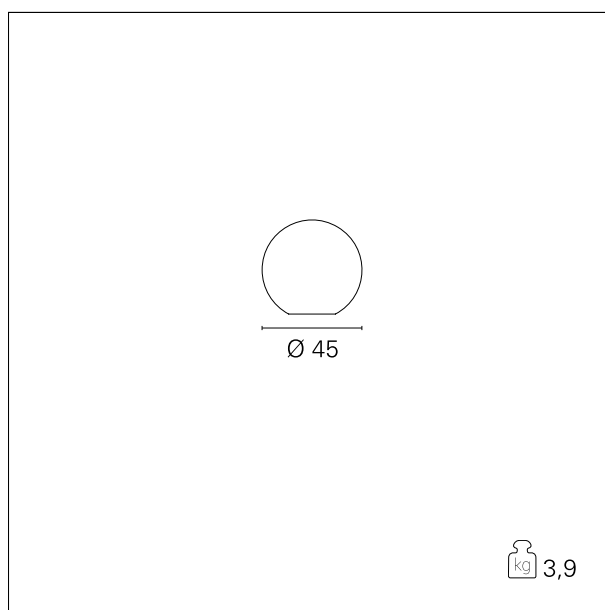

Sphere

EST506 - max. 20 W

DESCRIPTION

Spherical shape and made of thermoplastic material, Sphere is a floor lamp designed to illuminate gardens and green areas, it is equipped with a black rubber power cable, 300 cm. long and wired with Shuko plug; it is equipped with E27 socket for Led or FBT lamps.

PRODUCTS CHARACTERISTICS

installation type	Garden Lights
material	Thermoplastic
Color	Opal
Power	max. 20 W
Diameter	ø 450 mm.
net weight	3,9 kg.

ELECTRICAL CHARACTERISTICS

feeding	220÷240 V
driver	On:Off
Insulation class	Class II

MECHANICAL CHARACTERISTICS

product IP rate	IP65
-----------------	-------------

Sphere

EST506 - max. 20 W

LED SOURCE DETAILS

led source type	LED / FBT
Light source connection	E27