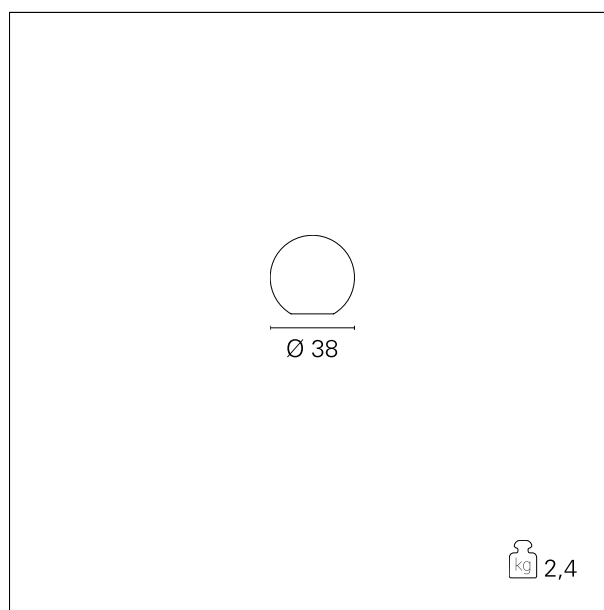

Sphere

EST505 - max. 20 W

DESCRIPTION

Spherical shape and made of thermoplastic material, Sphere is a floor lamp designed to illuminate gardens and green areas, it is equipped with a black rubber power cable, 300 cm. long and wired with Shuko plug; it is equipped with E27 socket for Led or FBT lamps.

PRODUCTS CHARACTERISTICS

installation type	Garden Lights
material	Thermoplastic
Color	Opal
Power	max. 20 W
Diameter	ø 380 mm.
net weight	2,4 kg.

ELECTRICAL CHARACTERISTICS

feeding	220÷240 V
driver	On:Off
Insulation class	Class II

MECHANICAL CHARACTERISTICS

product IP rate	IP65
-----------------	-------------

Sphere

EST505 - max. 20 W

LED SOURCE DETAILS

led source type	LED / FBT
Light source connection	E27