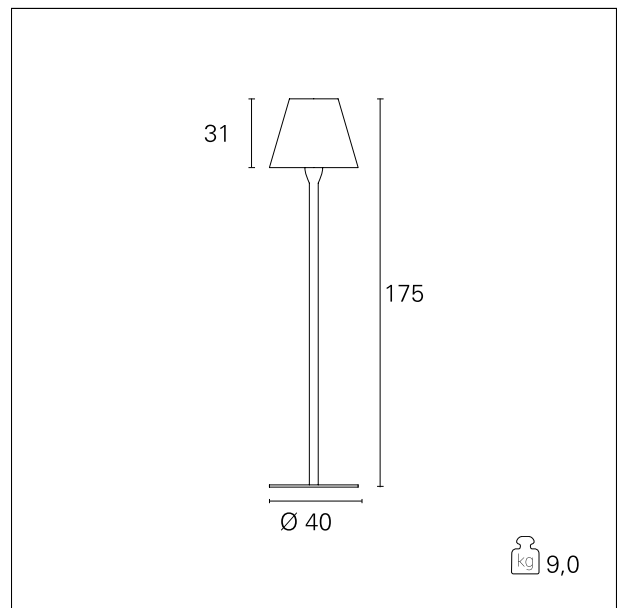

Pascià

EST501 - max. 20 W - h. 175 mm.

DESCRIPTION

Pascià is a floor lamp designed for outdoor environments with lacquered metal structure and a thermoplastic diffuser. It is particularly suitable for the lighting of gardens, green areas and terraces; it illuminates the surrounding area without dazzling with soft diffused light. It comes complete with an E27 socket for FBT or Led lamps and a black rubber power cable, 200 cm long. and wired with shuko plug.

PRODUCTS CHARACTERISTICS

installation type	Garden Lights
material	Metal
Finish	Lacquered
Color	Anthracite
Power	max. 20 W
net weight	9 kg.

ELECTRICAL CHARACTERISTICS

feeding	220÷240 V
driver	On:Off
Insulation class	Class II

MECHANICAL CHARACTERISTICS

product IP rate	IP44
-----------------	-------------

Pascià

EST501 - max. 20 W - h. 175 mm.

LED SOURCE DETAILS

led source type	LED / FBT
Light source connection	E27