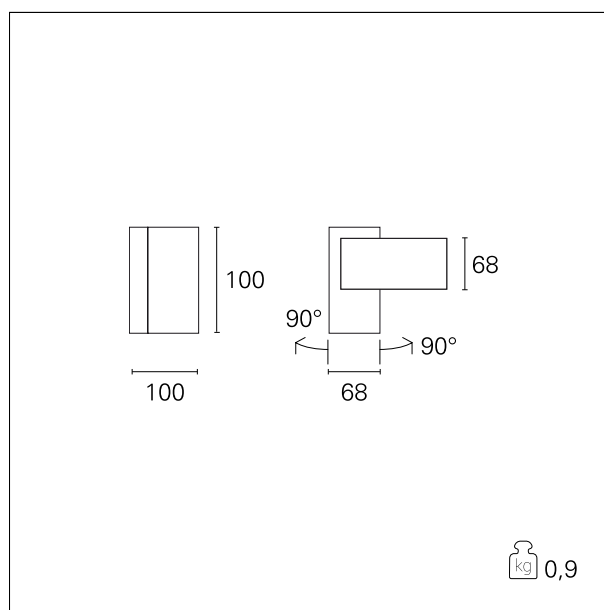

Cam

EST445 - 7 W - Spotlight / 3000 K / CRI >80

DESCRIPTION

Outdoor die cast aluminium lamp. Adjustable refl ector.

PRODUCTS CHARACTERISTICS

installation type	Wall and Ceiling Mounted
material	Aluminum
Color	Rust
Power	7 W
Lumen output - Full emission	470 lm
net weight	0,90 kg.

ELECTRICAL CHARACTERISTICS

feeding	220÷240 V
driver	On:Off
Insulation class	Class I

MECHANICAL CHARACTERISTICS

product IP rate	IP54
-----------------	-------------

Cam

EST445 - 7 W - Spotlight / 3000 K / CRI >80

LED SOURCE DETAILS

led source type	CoB Led
Light source connection	LED
Light temperature	3000 K
CRI	CRI >80

LIGHTING DETAILS

emission	Direct
optic	90°