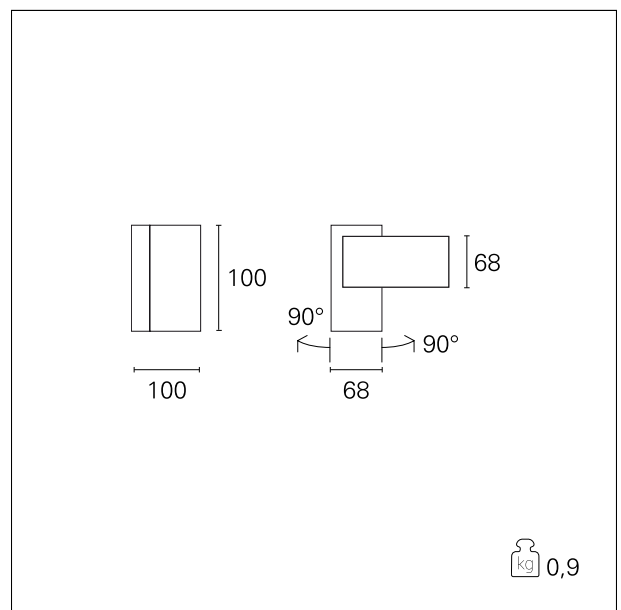

Cam

EST444 - 7 W - Spotlight / 3000 K / CRI >80

DESCRIPTION

Outdoor die cast aluminium lamp. Adjustable refl ector.

PRODUCTS CHARACTERISTICS

installation type
material
Color
Power
Lumen output - Full emission
net weight

**Wall and Ceiling
Mounted
Aluminum
Anthracite
7 W
470 lm
0,90 kg.**

ELECTRICAL CHARACTERISTICS

feeding
driver
Insulation class

**220÷240 V
On÷Off
Class I**

MECHANICAL CHARACTERISTICS

product IP rate

IP54

Cam

EST444 - 7 W - Spotlight / 3000 K / CRI >80

LED SOURCE DETAILS

led source type	CoB Led
Light source connection	LED
Light temperature	3000 K
CRI	CRI >80

LIGHTING DETAILS

emission	Direct
optic	90°

PHOTOMETRIC