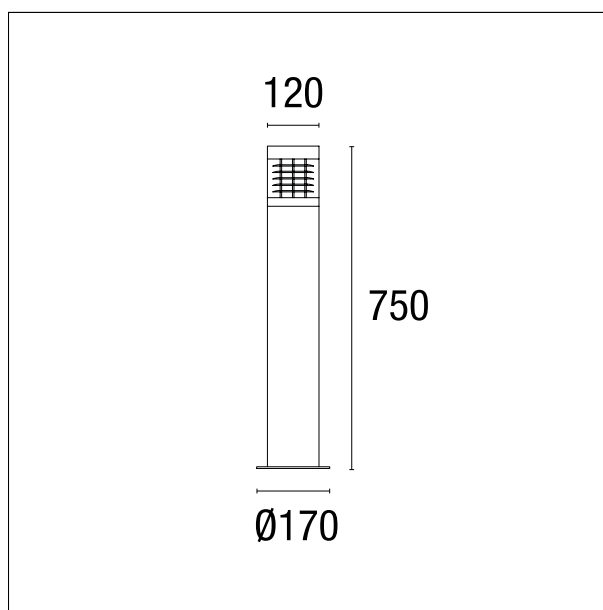

Barbados

EST408 - max. 15 W - h 75 cm.

DESCRIPTION

The Barbados series offers a complete range of bollards of different heights to illuminate outdoor areas with diffused light; Available in three sizes minibollard 35 cm, bollard 75 cm. and 110 cm high maxibollard, Barbados illuminates the surrounding area up to 15 m in 360°. Barbados is equipped with an E27 fitting for FBT compact fluorescent lamps or equivalent LED sources. The replacement of the lamp is carried out simply and quickly by removing the optical head which incorporates the system of screens; these are designed to eliminate direct glare and direct the light exclusively downwards, cutting the light emissions upwards. Barbados is installed on the ground thanks to its solid pre-drilled base with three fixing points.

PRODUCTS CHARACTERISTICS

installation type	Bollard
material	Aluminum
Finish	Painted
Colour	Gray
Power	max. 15 W
Dimensions	h 75 cm.
net weight	3,4 kg.

ELECTRICAL CHARACTERISTICS

feeding	220÷240 V
driver	On:Off
Insulation class	Class I

MECHANICAL CHARACTERISTICS

product IP rate	IP55
IK	IK05

Barbados

EST408 - max. 15 W - h 75 cm.

LED SOURCE DETAILS

led source type	FBT
Light source connection	E27