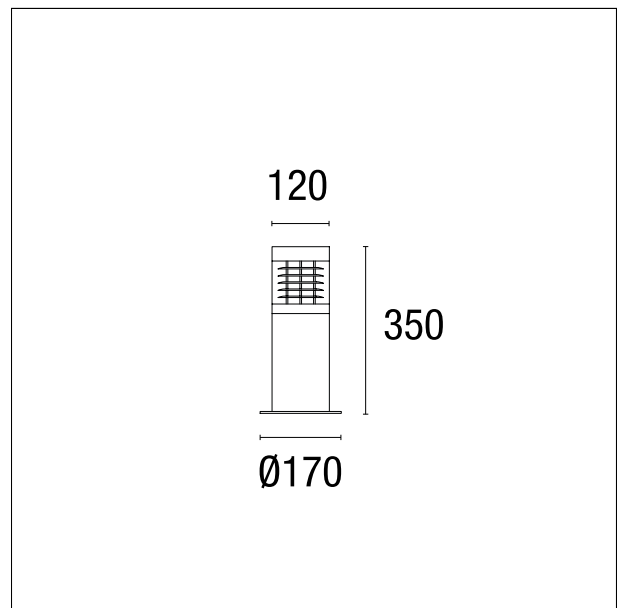

Barbados

EST407 - max. 15 W - h 35 cm.

DESCRIPTION

The Barbados series offers a complete range of bollards of different heights to illuminate outdoor areas with diffused light; Available in three sizes minibollard 35 cm, bollard 75 cm. and 110 cm high maxibollard, Barbados illuminates the surrounding area up to 15 m in 360°. Barbados is equipped with an E27 fitting for FBT compact fluorescent lamps or equivalent LED sources. The replacement of the lamp is carried out simply and quickly by removing the optical head which incorporates the system of screens; these are designed to eliminate direct glare and direct the light exclusively downwards, cutting the light emissions upwards. Barbados is installed on the ground thanks to its solid pre-drilled base with three fixing points.

PRODUCTS CHARACTERISTICS

installation type	Bollard
material	Aluminum
Finish	Painted
Colour	Gray
Power	max. 15 W
Dimensions	h 35 cm.
net weight	2,5 kg.

ELECTRICAL CHARACTERISTICS

feeding	220÷240 V
driver	On:Off
Insulation class	Class I

MECHANICAL CHARACTERISTICS

product IP rate	IP55
IK	IK05

Barbados

EST407 - max. 15 W - h 35 cm.

LED SOURCE DETAILS

led source type	FBT
Light source connection	E27