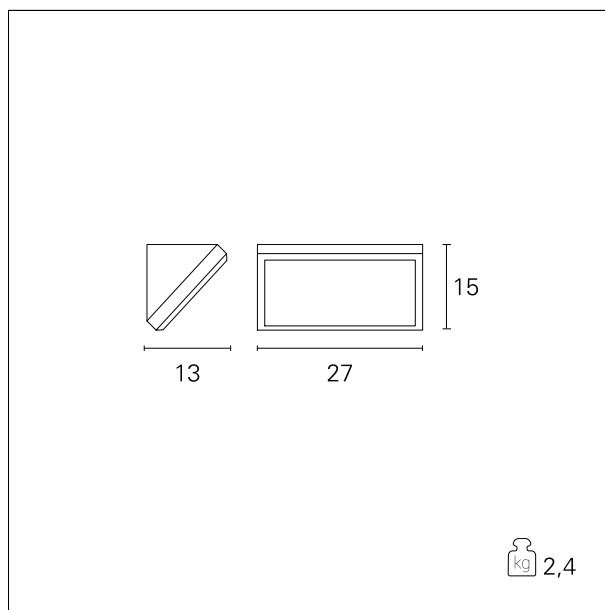

Grenada

EST145 - 2x E27 max. 18 W - Flat / 2x max. 18 W

DESCRIPTION

Outdoor wall luminaire. Die-cast aluminium body. Opal glass diffusing screen. For E27 FBT bulb. For diffused light effects. IP54 protection. Bulb not included.

PRODUCTS CHARACTERISTICS

installation type	Wall and Ceiling Mounted
material	Aluminum die casting
Color	Gray
Power	2x max. 18 W
net weight	2,4 kg.

ELECTRICAL CHARACTERISTICS

feeding	220÷240 V
driver	On:Off
Insulation class	Class I

MECHANICAL CHARACTERISTICS

product IP rate	IP54
-----------------	-------------

Grenada

EST145 - 2x E27 max. 18 W - Flat / 2x max. 18 W

LED SOURCE DETAILS

led source type	LED / FBT
Light source connection	E27