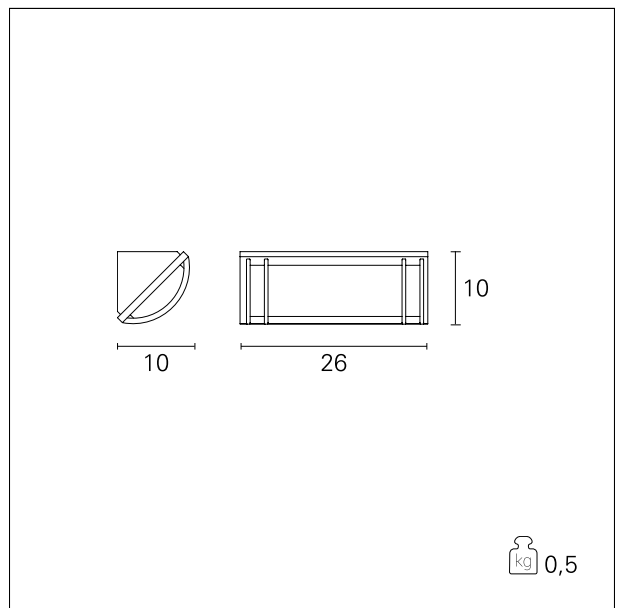

Angle

EST142 - E27 max. 15 W / max. 15 W

DESCRIPTION

Outdoor wall luminaire. Die-cast aluminium body. Opal glass diffusing screen. For E27 FBT bulb. For diffused light effects. IP44 protection. Bulb not included.

PRODUCTS CHARACTERISTICS

installation type	Wall and Ceiling Mounted
material	Aluminum die casting
Color	Gray
Power	max. 15 W
net weight	0,50 kg.

ELECTRICAL CHARACTERISTICS

feeding	220÷240 V
driver	On:Off
Insulation class	Class I

MECHANICAL CHARACTERISTICS

product IP rate	IP44
-----------------	-------------

Angle

EST142 - E27 max. 15 W / max. 15 W

LED SOURCE DETAILS

led source type	LED / FBT
Light source connection	E27

LIGHTING DETAILS