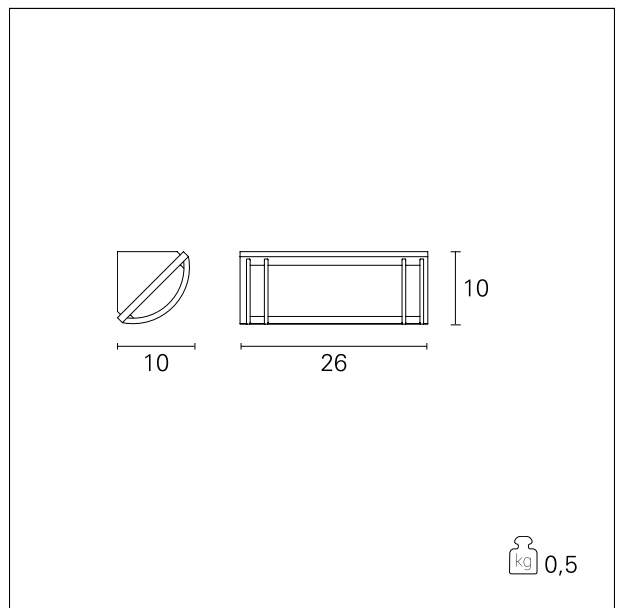

Angle

EST140 - E27 max. 15 W / max. 15 W

DESCRIPTION

Outdoor wall luminaire. Die-cast aluminium body. Opal glass diffusing screen. For E27 FBT bulb. For diffused light effects. IP44 protection. Bulb not included.

PRODUCTS CHARACTERISTICS

installation type	Wall and Ceiling Mounted
material	Aluminum die casting
Color	Anthracite
Power	max. 15 W
net weight	0,50 kg.

ELECTRICAL CHARACTERISTICS

feeding	220÷240 V
driver	On:Off
Insulation class	Class I

MECHANICAL CHARACTERISTICS

product IP rate	IP44
-----------------	-------------

Angle

EST140 - E27 max. 15 W / max. 15 W

LED SOURCE DETAILS

led source type	LED / FBT
Light source connection	E27

LIGHTING DETAILS