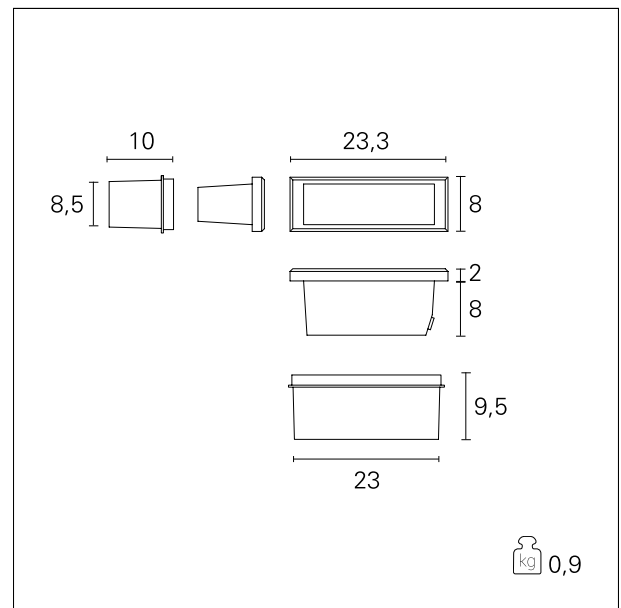

### Joker

EST127 - max. 11 W - Frame 45°

#### DESCRIPTION

Outdoor wall recessed luminaire. Die-cast aluminium body with housing. For E27 FBT bulb. For diffused light effects. IP65 protection. Bulb not included.

#### PRODUCTS CHARACTERISTICS

installation type	<b>Wall Recessed</b>
material	<b>Aluminum die casting</b>
Finish	<b>Painted</b>
Color	<b>Gray</b>
Power	<b>max. 11 W</b>
net weight	<b>0,90 kg</b>

### Joker

EST127 - max. 11 W - Frame 45°

---