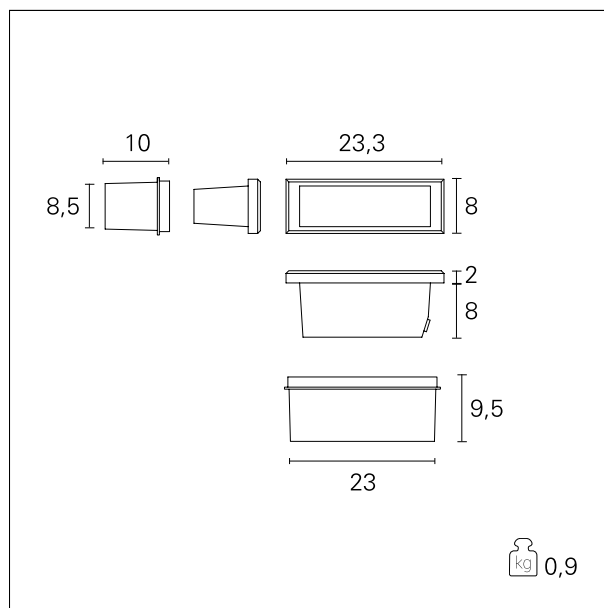

### Joker

EST123 - max. 11 W - Diffuser

#### DESCRIPTION

Outdoor wall recessed luminaire. Die-cast aluminium body with housing. For E27 FBT bulb. For diffused light effects. IP65 protection. Bulb not included.

#### PRODUCTS CHARACTERISTICS

installation type	<b>Wall Recessed</b>
material	<b>Aluminum die casting</b>
Finish	<b>Painted</b>
Color	<b>Gray</b>
Power	<b>max. 11 W</b>
net weight	<b>0,90 kg</b>