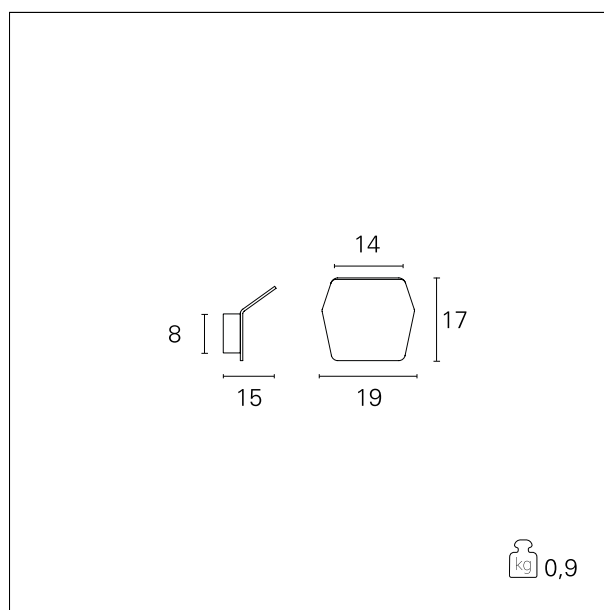

### Sheld

EST01022 - 9 W / 3000 K / CRI >80

#### PRODUCTS CHARACTERISTICS

installation type	<b>Wall and Ceiling Mounted</b>
material	<b>Aluminum</b>
Finish	<b>Painted</b>
Color	<b>Gray</b>
Power	<b>9 W</b>
Lumen output - Full emission	<b>980 lm</b>
net weight	<b>1,3 kg.</b>